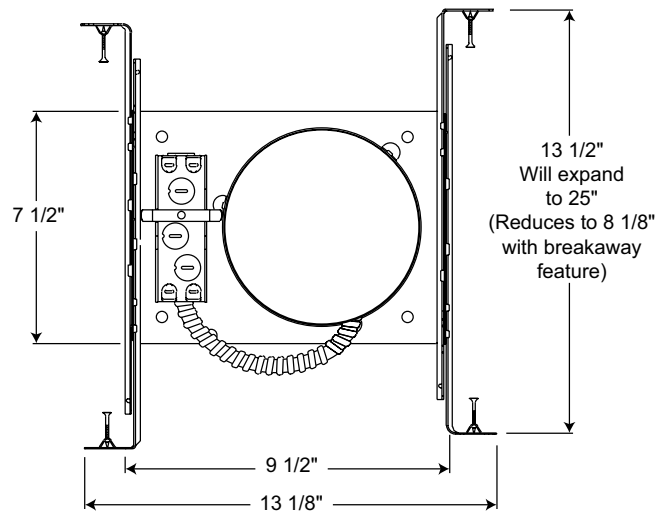

Junction Box Pre-wired junction box provided with (5) ½" and (1) ¾" knockouts, (4) Non-metallic sheathed cable connectors and ground wire, U.L. listed/CSA certified for through-branch wiring, maximum 8 No. 12 AWG 90° C branch circuit conductors (4 in, 4 out) • Junction box provided with removable access plates • Knockouts equipped with pryout slots.

Mounting Frame 22-gauge die-formed galvanized steel mounting frame • Rough-in section (junction box, mounting frame, housing and bar hangers) fully assembled for ease of installation • Sight lines embossed on mounting frame to allow for easy viewing when aligning fixtures.

Housing TC housing, 22-gauge white painted steel • Housing is vertically adjustable to accommodate up to a 2" ceiling thickness.

PRODUCT CODES

Catalog Number	Input Voltage	Lamp Rating (max.)
TC2	120V	A19/A21/BR30/BR40/MR16/PAR16/PAR20/PAR30/PAR30L/PAR38/R20/R30 (See reverse for max. trim rating)

REV-5/15

DIMENSIONS

6 7/8" CEILING CUTOUT