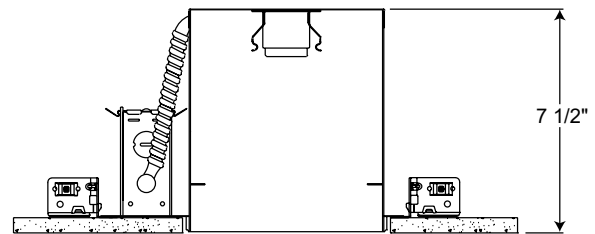

Junction Box Pre-wired junction box provided with (5) ½" and (1) ¾" knockouts, (4) Non-metallic sheathed cable connectors and ground wire, U.L. listed/CSA certified for through-branch wiring, maximum 8 No. 12 AWG 90° C branch circuit conductors (4 in, 4 out) • Junction box provided with removable access plates • Knockouts equipped with pryout slots.

Mounting Frame 22-gauge die-formed galvanized steel mounting frame • Rough-in section (junction box, mounting frame, housing and bar hangers) fully assembled for ease of installation • Sight lines embossed on mounting frame to allow for easy viewing when aligning fixtures.

Housing TC housing, 22-gauge white painted steel • Housing is vertically adjustable to accommodate up to a 2" ceiling thickness.

PRODUCT CODES

Catalog Number	Input Voltage	Lamp Rating (max.)
TC2	120V	A19/A21/BR30/BR40/MR16/PAR16/PAR20/PAR30/PAR30L/PAR38/R20/R30 (See reverse for max. trim rating)

REV-5/15

DIMENSIONS

6 7/8" CEILING CUTOUT