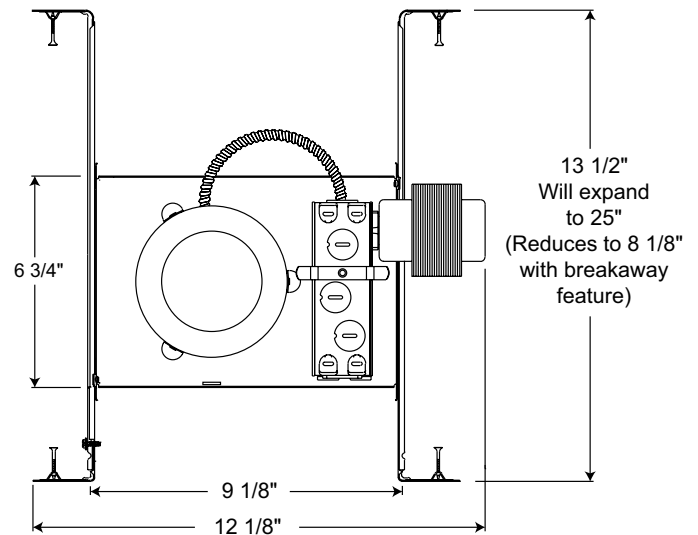

Junction Box Pre-wired junction box provided with (5) ½" and (1) ¾" knockouts, (4) Non-metallic sheathed cable connectors and ground wire, U.L. listed/CSA certified for through-branch wiring, maximum 8 No. 12 AWG 90° C branch circuit conductors (4 in, 4 out) • Junction box provided with removable access plates • Knockouts equipped with pryout slots.

Mounting Frame 22-gauge die-formed galvanized steel mounting frame • 9½" L x 6¾" W, (excluding bar hangers) • Rough-in section (junction box, mounting frame, housing and bar hangers) fully assembled for ease of installation.

Housing TC housing, 22-gauge galvanized steel • Housing is vertically adjustable to accommodate up to a 1¼" ceiling thickness.

DIMENSIONS

4 1/2" CEILING CUTOUT

ACCESSORIES

Catalog No.	Description
4TSA	Torsion Spring Adapter (for original style housing)

To order, specify catalog number.

PRODUCT CODES

Catalog Number	Input Voltage	Lamp Rating (max.)
TC44	120V	12V 50W MR16