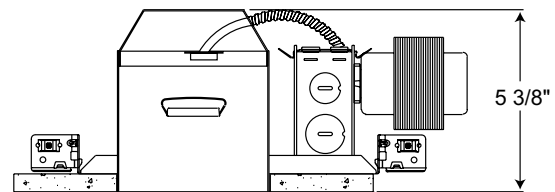

Junction Box Pre-wired junction box provided with (5) ½" and (1) ¾" knockouts, (4) Non-metallic sheathed cable connectors and ground wire, U.L. listed/CSA certified for through-branch wiring, maximum 8 No. 12 AWG 90° C branch circuit conductors (4 in, 4 out) • Junction box provided with removable access plates • Knockouts equipped with pryout slots.

Mounting Frame 22-gauge die-formed galvanized steel mounting frame • 9½" L x 6¾" W, (excluding bar hangers) • Rough-in section (junction box, mounting frame, housing and bar hangers) fully assembled for ease of installation.

Housing TC housing, 22-gauge galvanized steel • Housing is vertically adjustable to accommodate up to a 1¼" ceiling thickness.

DIMENSIONS

4 1/2" CEILING CUTOUT

ACCESSORIES

Catalog No.	Description
4TSA	Torsion Spring Adapter (for original style housing)

To order, specify catalog number.

PRODUCT CODES

Catalog Number	Input Voltage	Lamp Rating (max.)
TC44	120V	12V 50W MR16