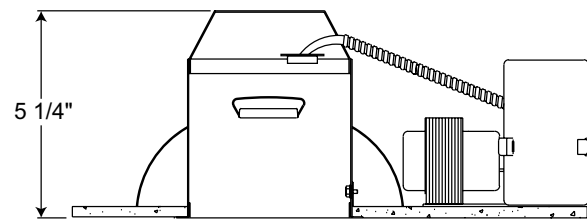

Testing All reports are based on published industry procedures; field performance may differ from laboratory performance.

Product specifications subject to change without notice.

INSTALLATION

Junction Box Pre-wired junction box, UL listed/CSA certified for through-branch wiring maximum 4 No. 12 AWG 90° C branch circuit conductors (2 in, 2 out) • Junction box provided with removable access plate, (4) 1/2" knockouts, (2) Non-metallic sheathed cable connectors and ground wire • Knockouts equipped with pryout slots.

Housing TC housing, 22 gauge galvanized steel • Remodel springs accommodate up to a 1 1/8" ceiling thickness.

DIMENSIONS

4 3/8" CEILING CUTOUT

ACCESSORIES

Catalog No.	Description
SMPLT-4	4" Housing Locator