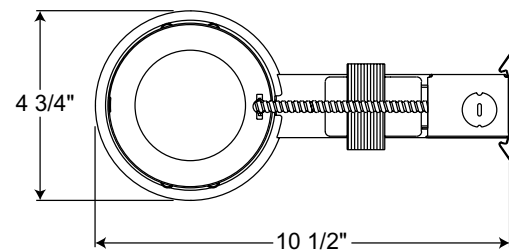

PRODUCT SPECIFICATIONS

Lamp One 12V, 50W MR16 lamp.

Socket Ceramic bi-pin socket with aluminum heat shield.

Trims Trim selection shown on reverse.

Transformer 120V to 12V 50VA thermally protected magnetic transformer mounted to junction box.

Testing All reports are based on published industry procedures; field performance may differ from laboratory performance.

Product specifications subject to change without notice.

INSTALLATION

Junction Box Pre-wired junction box, UL listed/CSA certified for through-branch wiring maximum 4 No. 12 AWG 90° C branch circuit conductors (2 in, 2 out) • Junction box provided with removable access plate, (4) 1/2" knockouts, (2) Non-metallic sheathed cable connectors and ground wire • Knockouts equipped with pryout slots.

Housing TC housing, 22 gauge galvanized steel • Remodel springs accommodate up to a 1 1/8" ceiling thickness.

DIMENSIONS

4 3/8" CEILING CUTOUT

ACCESSORIES

Catalog No.	Description
SMPLT-4	4" Housing Locator