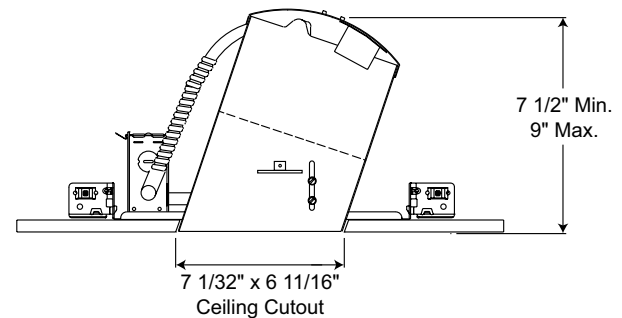

Junction Box Pre-wired junction box provided with (5) ½" and (1) ¾" knockouts, (4) Non-metallic sheathed cable connectors and ground wire, U.L. listed/CSA certified for through-branch wiring, maximum 8 No. 12 AWG 90° C branch circuit conductors (4 in, 4 out)
• Junction box provided with removable access plates
• Knockouts equipped with pryout slots.

Mounting Frame 22-gauge die-formed galvanized steel mounting frame
• Rough-in section (junction box, mounting frame, housing and bar hangers) fully assembled for ease of installation.

Housing TC housing, 22-gauge white painted steel with aluminum cap
• Housing is vertically adjustable to accommodate up to a 1" ceiling thickness
• Designed to fit 2x8 or 2x10 construction.

DIMENSIONS

PRODUCT CODES

Catalog Number	Input Voltage	Lamp Rating (max.)
TC926	120V	A19/MR16/BR30/R30/PAR30/PAR30L/PAR38