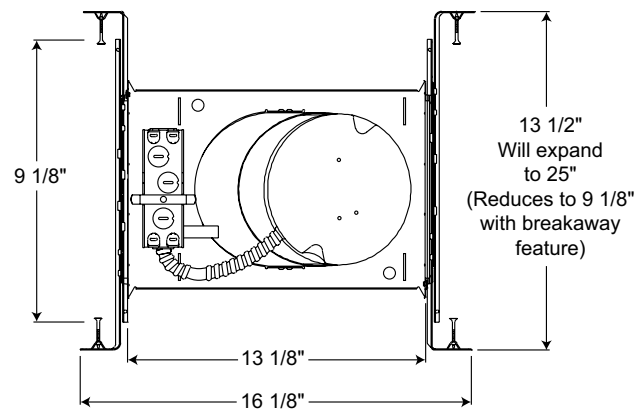

Junction Box Pre-wired junction box provided with (5) ½" and (1) ¾" knockouts, (4) Non-metallic sheathed cable connectors and ground wire, U.L. listed/CSA certified for through-branch wiring, maximum 8 No. 12 AWG 90° C branch circuit conductors (4 in, 4 out)
• Junction box provided with removable access plates
• Knockouts equipped with pryout slots.

Mounting Frame 22-gauge die-formed galvanized steel mounting frame
• Rough-in section (junction box, mounting frame, housing and bar hangers) fully assembled for ease of installation.

Housing TC housing, 22-gauge white painted steel with aluminum cap
• Housing is vertically adjustable to accommodate up to a 1" ceiling thickness
• Designed to fit 2x8 or 2x10 construction.

DIMENSIONS

PRODUCT CODES

Catalog Number	Input Voltage	Lamp Rating (max.)
TC926	120V	A19/MR16/BR30/R30/PAR30/PAR30L/PAR38