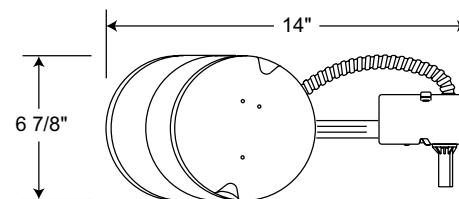

PRODUCT SPECIFICATIONS

Lamp Lamp ratings based on trim selected – see reverse.

Socket Medium base porcelain with nickel-plated copper screw shell • Adjustable to position lamp perpendicular to floor.

Trims Trim selection shown on reverse.

Labels U.L. listed for through-branch wiring, damp locations and IP • Product thermally protected against improper use of lamps or insulation • Union made • UL Listed/CSA certified • Trim No. 610 is wet location approved for covered ceiling applications.

Testing All reports are based on published industry procedures; field performance may differ from laboratory performance.

Product specifications subject to change without notice.

DIMENSIONS

INSTALLATION

Junction Box Pre-wired junction box, UL listed/CSA certified for through-branch wiring maximum 4 No. 12 AWG 90° C branch circuit conductors (2 in, 2 out) • Junction box provided with removable access plate, (4) 1/2" knockouts, (4) Non-metallic sheathed cable connectors and ground wire • Knockouts equipped with pryout slots.

Trim Size: 7⁵/₈" O.D. (except Cat. Nos. 612 and 614 - 7³/₈" O.D.).

Trim Finish: ABZ - Classic Aged Bronze, BL - Black, GP - Graphite,

PW - Plastic White (Polycarbonate material shower trim), SC - Satin Chrome, SL - Silver, WH - White.