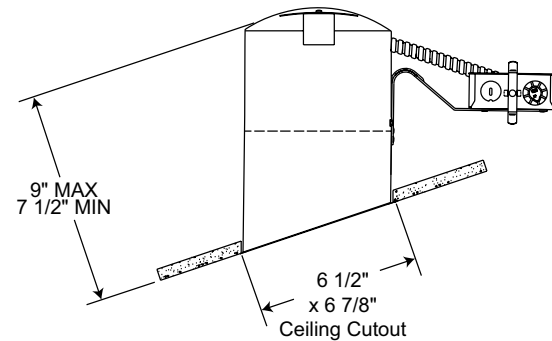

TC926R

PRODUCT DESCRIPTION

Slope ceiling TC Remodel Housing for remodel application where back side of ceiling is not accessible • Installs through an opening in ceiling from below • Secures in place with factory supplied remodel clips • Designed for use in non-insulated areas • If installed where insulation is present, the insulation must be pulled back 3" from all sides of the TC housing.

PRODUCT SPECIFICATIONS

Lamp Lamp ratings based on trim selected – see reverse.

Socket Medium base porcelain with nickel-plated copper screw shell • Adjustable to position lamp perpendicular to floor.

Trims Trim selection shown on reverse.

Labels U.L. listed for through-branch wiring, damp locations and IP • Product thermally protected against improper use of lamps or insulation • Union made • UL Listed/CSA certified • Trim No. 610 is wet location approved for covered ceiling applications.

Testing All reports are based on published industry procedures; field performance may differ from laboratory performance.

Product specifications subject to change without notice.

DIMENSIONS

INSTALLATION

Junction Box Pre-wired junction box, UL listed/CSA certified for through-branch wiring maximum 4 No. 12 AWG 90° C branch circuit conductors (2 in, 2 out) • Junction box provided with removable access plate, (4) 1/2" knockouts, (4) Non-metallic sheathed cable connectors and ground wire • Knockouts equipped with pryout slots.