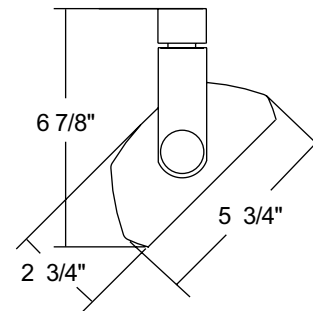

### PRODUCT SPECIFICATIONS

**Lamp** One 26W quad compact fluorescent lamp CFQ26/G24d  
• 2 pin base.

**Profile** Low profile design.

**Aiming** 90° vertical aiming capability • 358° horizontal rotation  
• Two locking knobs provided.

### DIMENSIONS