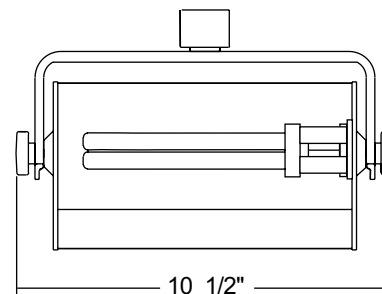

### PRODUCT SPECIFICATIONS

**Lamp** One 26W quad compact fluorescent lamp CFQ26/G24d  
• 2 pin base.

**Profile** Low profile design.

**Aiming** 90° vertical aiming capability • 358° horizontal rotation  
• Two locking knobs provided.

### DIMENSIONS