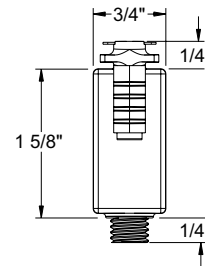

Engineering Data Use with 50W max. 12V or 24V lamps.

Labels ETL Certified for US and Canada.

Product specifications subject to change without notice.

DIMENSIONS

PRODUCT CODE

Catalog Number	Finish	Description
TLQJABL	Black	Trac 12 Adapter for Quick Jack Fixtures and Pendants
TLQJASL	Silver	Trac 12 Adapter for Quick Jack Fixtures and Pendants
TLQJAWH	White	Trac 12 Adapter for Quick Jack Fixtures and Pendants