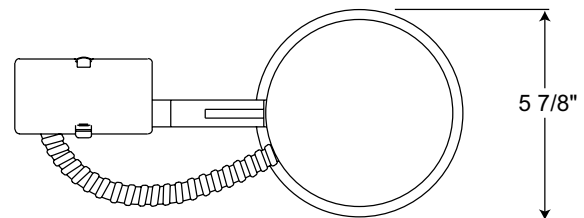

PRODUCT SPECIFICATIONS

Lamp Lamp ratings based on trim selected—see reverse.

Socket Medium base porcelain with nickel-plated copper screw shell • Drop socket with spring to accommodate certain trim installation.

Trims Trim selection shown on reverse.

Labels U.L. listed for through-branch wiring, damp locations and IP • Product thermally protected against improper use of lamps
 • Union made • UL Listed/CSA certified • Trims 210N, 211 and 212N are wet location approved for covered ceiling applications
 • Trims 215 and 216 are wet location approved for covered ceiling applications, **when used with outdoor rated lamps.**

Testing All reports are based on published industry procedures; field performance may differ from laboratory performance.

Product specifications subject to change without notice.

DIMENSIONS

5 1/2" CEILING CUTOUT

Trim Size: 6¼" O.D. (except Cat No. 529 - 6½" O.D.)
Trim Finish: ABZ - Classic Aged Bronze, BL - Black, GP - Graphite,
PW - Plastic White (Polycarbonate material shower trim),
SC - Satin Chrome, SL - Silver, WH - White.
Alzak is a registered trademark of Alcoa Corp.
Note: In Canada when insulation is present, Type IC fixtures must be used.