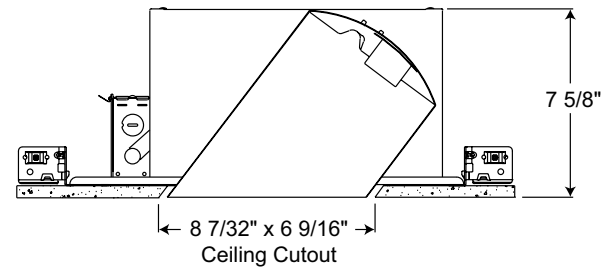

Junction Box Pre-wired junction box provided with (5) ½" and (1) ¾" knockouts, (4) Non-metallic sheathed cable connectors and ground wire, U.L. listed/CSA certified for through-branch wiring, maximum 8 No. 12 AWG 90° C branch circuit conductors (4 in, 4 out) • Junction box provided with removable access plates • Knockouts equipped with pryout slots.

Mounting Frame 22-gauge die-formed galvanized steel mounting frame • Rough-in section (junction box, mounting frame, housing and bar hangers) fully assembled for ease of installation.

Housing IC housing, .032" aluminum sealed for Air-Loc Compliance • Access door for junction box accessibility • Housing is vertically adjustable to accommodate up to a 1" ceiling thickness.

PRODUCT CODES

Catalog Number	Input Voltage	Lamp Rating (max.)
IC928	120V	PART6/PAR30/PAR38

DIMENSIONS

ACCESSORIES

Catalog No.	Description
ALG928	Air-Loc Gasket

To order, specify catalog number.