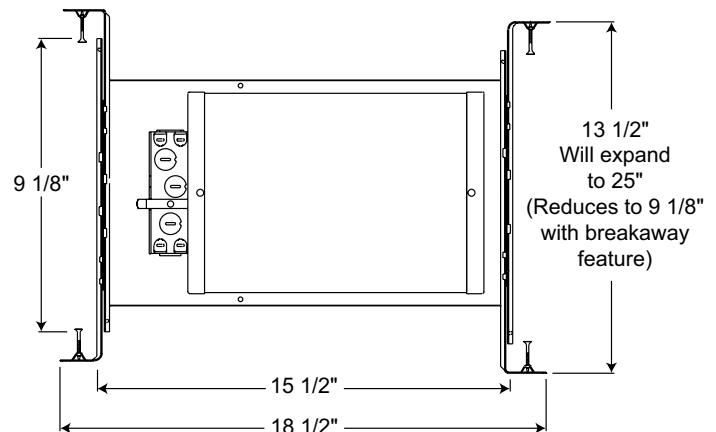

Junction Box Pre-wired junction box provided with (5) ½" and (1) ¾" knockouts, (4) Non-metallic sheathed cable connectors and ground wire, U.L. listed/CSA certified for through-branch wiring, maximum 8 No. 12 AWG 90° C branch circuit conductors (4 in, 4 out) • Junction box provided with removable access plates • Knockouts equipped with pryout slots.

Mounting Frame 22-gauge die-formed galvanized steel mounting frame • Rough-in section (junction box, mounting frame, housing and bar hangers) fully assembled for ease of installation.

Housing IC housing, .032" aluminum sealed for Air-Loc Compliance • Access door for junction box accessibility • Housing is vertically adjustable to accommodate up to a 1" ceiling thickness.

PRODUCT CODES

Catalog Number	Input Voltage	Lamp Rating (max.)
IC928	120V	PART6/PAR30/PAR38

DIMENSIONS

ACCESSORIES

Catalog No.	Description
ALG928	Air-Loc Gasket

To order, specify catalog number.