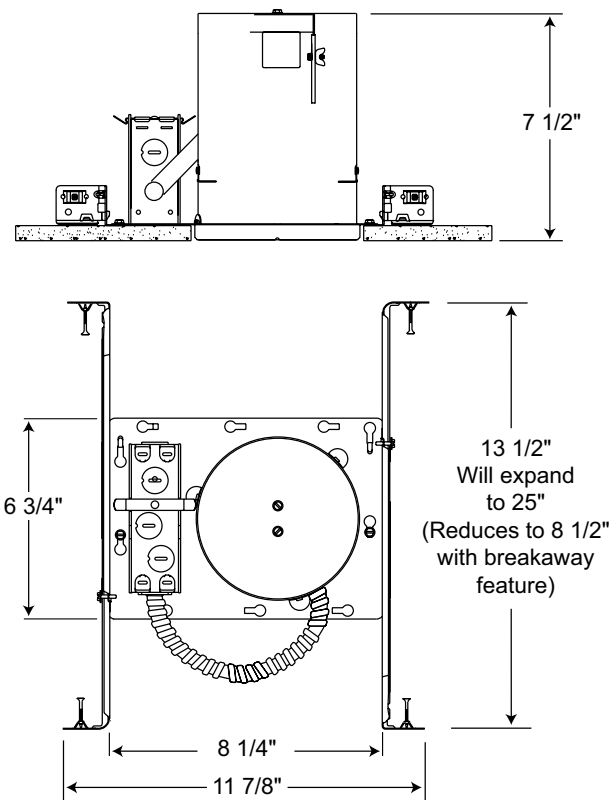

Junction Box Pre-wired junction box provided with (5) ½" and (1) ¾" knockouts, (4) Non-metallic sheathed cable connectors and ground wire, U.L. listed/CSA certified for through-branch wiring, maximum 8 No. 12 AWG 90° C branch circuit conductors (4 in, 4 out) • Junction box provided with removable access plates • Knockouts equipped with pryout slots.

Mounting Frame 22-gauge die-formed galvanized steel mounting frame • Rough-in section (junction box, mounting frame, housing and bar hangers) fully assembled for ease of installation • Sight lines embossed on mounting frame to allow for easy viewing when aligning fixtures.

Housing .032" aluminum housing • Housing is vertically adjustable to accommodate up to a 1" ceiling thickness.

PRODUCT CODES

Catalog Number	Input Voltage	Lamp Rating (max.)
TC20	120V	A19/BR30/PAR20/PAR30/PAR30L/R20 (See reverse for max. trim rating)

REV-5/15

DIMENSIONS

5 5/8" CEILING CUTOUT