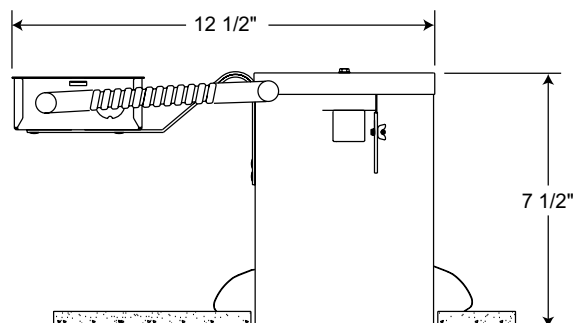

PRODUCT SPECIFICATIONS

Lamp Lamp ratings based on trim selected—see reverse.

Socket Medium base porcelain with nickel-plated copper screw shell • Drop socket with spring to accommodate certain trim installation.

Trims Trim selection shown on reverse.

Labels U.L. listed for through-branch wiring, damp locations and IP • Product thermally protected against improper use of lamps or insulation • Union made • UL Listed/CSA certified • Trims 210N, 211 and 212N are wet location approved for covered ceiling applications • Trims 215 and 216 are wet location approved for covered ceiling applications, **when used with outdoor rated lamps.**

Testing All reports are based on published industry procedures; field performance may differ from laboratory performance.

Product specifications subject to change without notice.

DIMENSIONS

5 1/2" CEILING CUTOUT