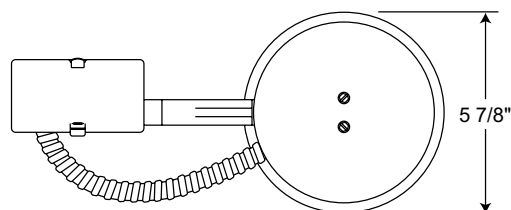

PRODUCT SPECIFICATIONS

Lamp Lamp ratings based on trim selected—see reverse.

Socket Medium base porcelain with nickel-plated copper screw shell • Drop socket with spring to accommodate certain trim installation.

Trims Trim selection shown on reverse.

Labels U.L. listed for through-branch wiring, damp locations and IP • Product thermally protected against improper use of lamps or insulation • Union made • UL Listed/CSA certified • Trims 210N, 211 and 212N are wet location approved for covered ceiling applications • Trims 215 and 216 are wet location approved for covered ceiling applications, **when used with outdoor rated lamps.**

Testing All reports are based on published industry procedures; field performance may differ from laboratory performance.

Product specifications subject to change without notice.

DIMENSIONS

5 1/2" CEILING CUTOUT