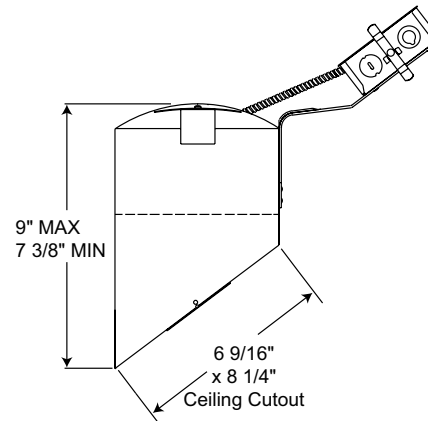

TC928R

PRODUCT DESCRIPTION

Slope ceiling TC Remodel Housing for remodel application where back side of ceiling is not accessible • Installs through an opening in ceiling from below • Secures in place with factory supplied remodel clips • Designed for use in non-insulated areas • If installed where insulation is present, the insulation must be pulled back 3" from TC housing.

PRODUCT SPECIFICATIONS

Lamp Lamp ratings based on trim selected – see reverse.

Socket Medium base porcelain with nickel-plated copper screw shell • Adjustable to position lamp perpendicular to floor.

Trims Trim selection shown on reverse.

Labels U.L. listed for through-branch wiring, damp locations and IP • Product thermally protected against improper use of lamps or insulation • Union made • UL Listed/CSA certified • Trim No. 603 is wet location approved for covered ceiling applications.

Testing All reports are based on published industry procedures; field performance may differ from laboratory performance.

Product specifications subject to change without notice.

DIMENSIONS

INSTALLATION

Junction Box Pre-wired junction box, UL listed/CSA certified for through-branch wiring maximum 4 No. 12 AWG 90° C branch circuit conductors (2 in, 2 out) • Junction box provided with removable access plate, (4) 1/2" knockouts, (4) Non-metallic sheathed cable connectors and ground wire • Knockouts equipped with pryout slots.