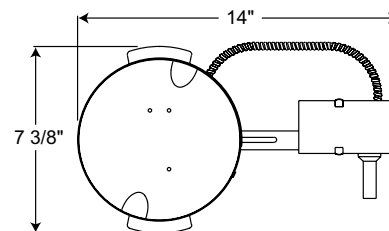

PRODUCT SPECIFICATIONS

Lamp Lamp ratings based on trim selected – see reverse.

Socket Medium base porcelain with nickel-plated copper screw shell • Adjustable to position lamp perpendicular to floor.

Trims Trim selection shown on reverse.

Labels U.L. listed for through-branch wiring, damp locations and IP • Product thermally protected against improper use of lamps or insulation • Union made • UL Listed/CSA certified • Trim No. 603 is wet location approved for covered ceiling applications.

Testing All reports are based on published industry procedures; field performance may differ from laboratory performance.

Product specifications subject to change without notice.

DIMENSIONS

INSTALLATION

Junction Box Pre-wired junction box, UL listed/CSA certified for through-branch wiring maximum 4 No. 12 AWG 90° C branch circuit conductors (2 in, 2 out) • Junction box provided with removable access plate, (4) 1/2" knockouts, (4) Non-metallic sheathed cable connectors and ground wire • Knockouts equipped with pryout slots.

Trim Size: Cat. No. 604 - 9³/₁₆" x 8⁷/₁₆" O.D., Cat. No. 606 - 9¹/₈" O.D.

Trim Finish: ABZ - Classic Aged Bronze, BL - Black, GP - Graphite,

PW - Plastic White (Polycarbonate material shower trim), SC - Satin Chrome, SL - Silver, WH - White.