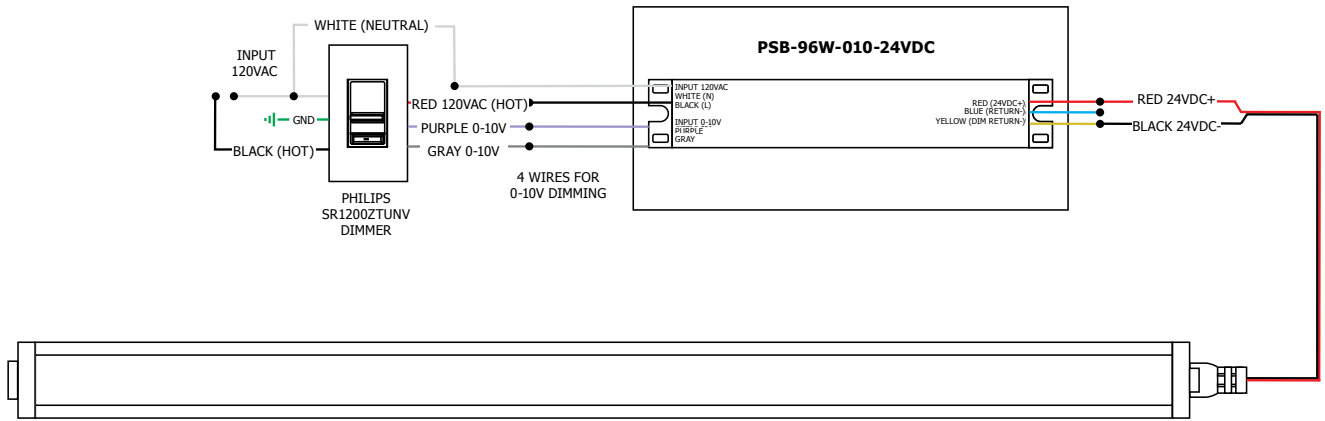

Application: 0-10V dimming for Micro Grazer Light Channel

Power Supply: Class 2, 24VDC output: 120-277VAC input, 96 watt output PSB-96W-010-24VDC;
120-277VAC input, 192 watt output PSB-2X96W-010-24VDC

Dimming: Dimmable with 0-10V dimmer using power supply above. See power supply spec sheet for additional details. Philips Sunrise SR1200ZTUNV, 0-10V dimmer recommended.

PROJECT:

FIXTURE TYPE:

DATE: