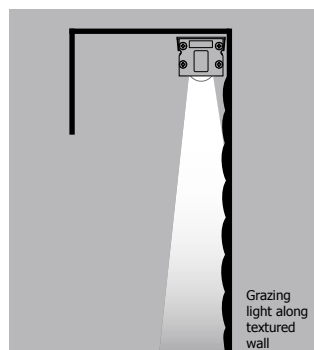

Application: 0-10V dimming for Micro Grazer Light Channel

Power Supply: Class 2, 24VDC output: 120-277VAC input, 96 watt output PSB-96W-010-24VDC;
120-277VAC input, 192 watt output PSB-2X96W-010-24VDC

Dimming: Dimmable with 0-10V dimmer using power supply above. See power supply spec sheet for additional details. Philips Sunrise SR1200ZTUNV, 0-10V dimmer recommended.

PROJECT:

FIXTURE TYPE:

DATE: