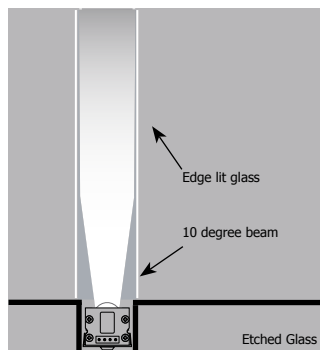

Application: 0-10V dimming for Micro Grazer Light Channel

Power Supply: Class 2, 24VDC output: 120-277VAC input, 96 watt output PSB-96W-010-24VDC;
120-277VAC input, 192 watt output PSB-2X96W-010-24VDC

Dimming: Dimmable with 0-10V dimmer using power supply above. See power supply spec sheet for additional details. Philips Sunrise SR1200ZTUNV, 0-10V dimmer recommended.

PROJECT:

FIXTURE TYPE:

DATE: