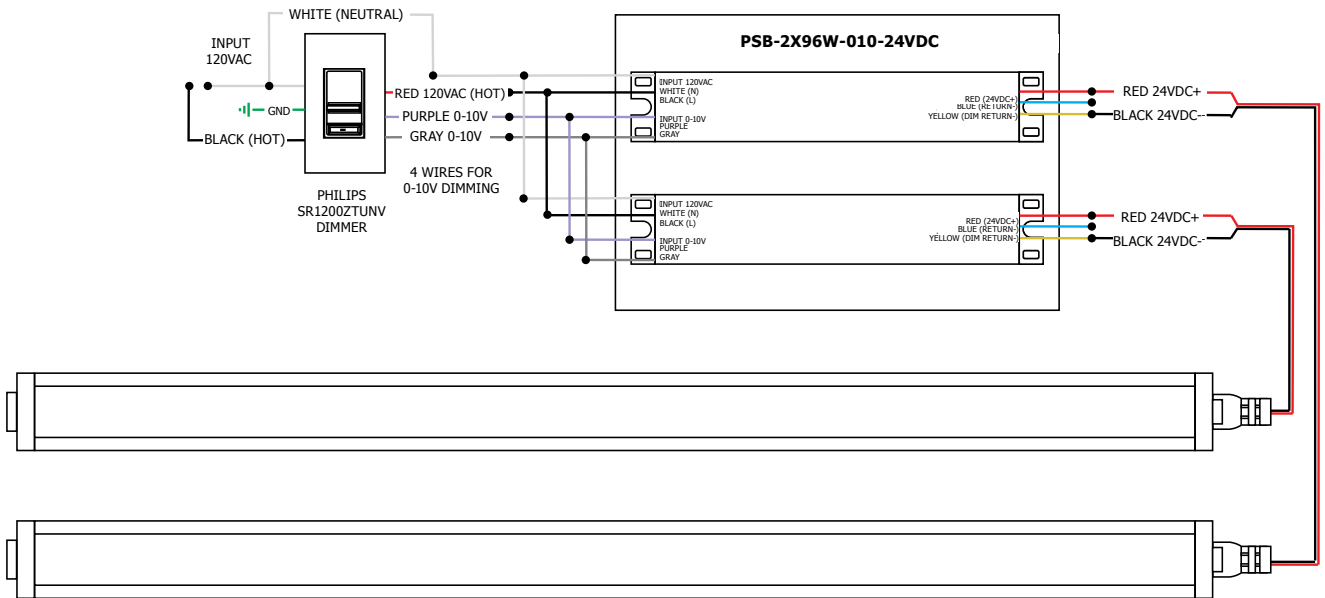

Application: 0-10V dimming for Micro Grazer Light Channel

Power Supply: Class 2, 24VDC output: 120-277VAC input, 96 watt output PSB-96W-010-24VDC;
120-277VAC input, 192 watt output PSB-2X96W-010-24VDC

Dimming: Dimmable with 0-10V dimmer using power supply above. See power supply spec sheet for additional details. Philips Sunrise SR1200ZTUNV, 0-10V dimmer recommended.

PROJECT:

FIXTURE TYPE:

DATE: