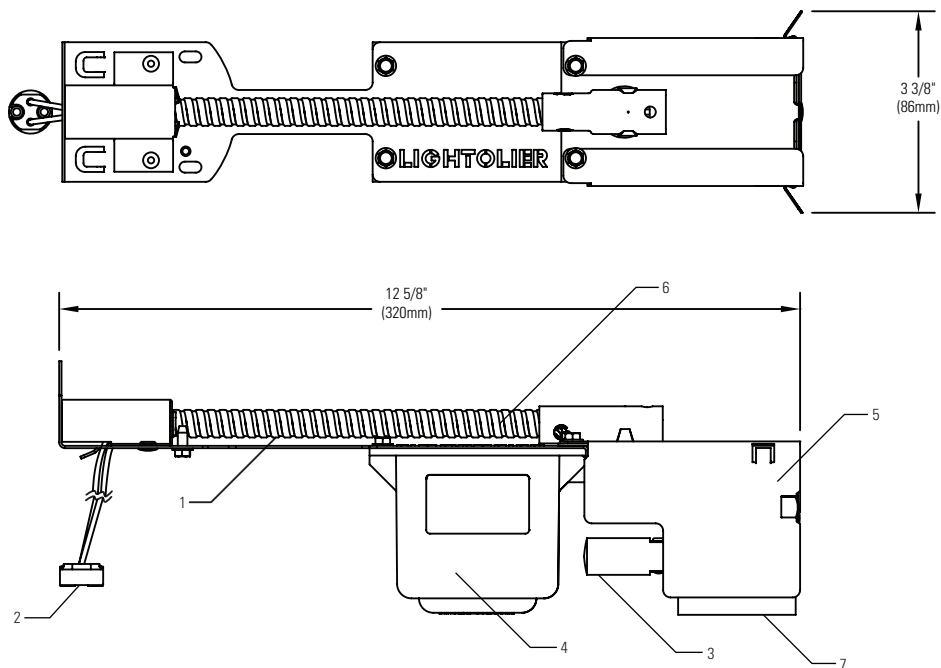

# Lytecaster Recessed Downlighting **300MRSPX**

Ceiling Opening: 3-3/4" (95mm)

Complete fixture consists of Reflector Trim & Remodeler. Select each separately.

Remodeler	Opening	Reflector Trim
300MRSPX	3-3/4 (95mm)	Accepts all 3-3/4 (95mm) 300X Series trims; See Reflector Trim specification sheets.

## Features

- Channel:** Ideal for retrofit installation. Bends at the thinner section to ease installation. Permits wiring from below the ceiling.
- Socket:** Porcelain body. Two-pin (GX5.3 base). Pre-wired with 18 ga. Teflon 250° leads to junction box.
- Thermal Protector:** Meets CSA/UL requirements. Insulation, if used, must be kept 3" (76mm) away from luminaire sides and junction box.
- Potted Transformer:** 50VA Magnetic, 120 volts primary, nominal 12 volt secondary, class "H". Can be removed easily. Fully encapsulated in epoxy resin inside aluminum casing.
- Junction Box:** 3-1/2 po (89mm) x 2-1/2 po (64mm) x 2 po (51mm) satin coated steel 20 ga. CSA certified for maximum of 4 No. 12 ga., 90°C through branch wiring. With two (2) 7/8" (22mm) integral pryouts. Easy access from both sides with two hinged junction box covers held in closed position with snap-on spring.
- BX Cable:** Bends down to make easier the installation.
- Sound insulation gasket, absorbs part of the vibrations.**

## Labels

CSA, UL  
Rated for Damp or Wet location depending on trim used.

Job Information	Type:
<b>Job Name:</b>	
<b>Cat. No.:</b>	
<b>Lamp(s):</b>	
<b>Notes:</b>	