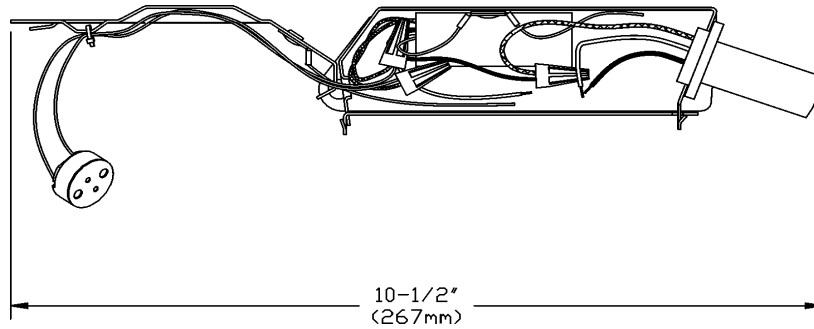

3 3/4" (95mm) aperture
Low Voltage MR16 12V
Low-Profile Electronic Remodeler

Lytecaster
Recessed Downlight

3401MREX

Complete fixture consists of Reflector Trim & Power Pack. Select each separately

POWER PACK	CUT-OUT	REFLECTOR TRIM
3401MREX	3 3/4 po.(95mm) 4 3/4" (121mm)	Accepts most 3 3/4" (95mm) & 4 3/4"(121mm) 300 & 400 serie trims ; see Reflector Trim specification sheets.

Features

Power Pack : Ideal for remodeling. Swivel junction box for tight plenum spaces. Snap-off covers permits wiring from below.
Socket : Porcelain body ; Two-pin (GX5.3 base) Pre-wired with 18 ga. Teflon 250° leads to junction box.
Transformer: Electronic, 60VA, class 2 transformer, 120 volt primary, nominal 12 volt secondary .
Thermal Protector : Meets CSA/UL requirements. Insulation, if used, must be kept 3" (76mm) away from luminaire sides and junction box.