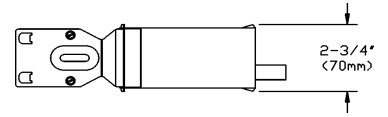

3 3/4" (95mm) aperture
Low Voltage MR16 12V
Low-Profile Electronic Remodeler

Lytecaster
Recessed Downlight

3401MREX

Complete fixture consists of Reflector Trim & Power Pack. Select each separately

POWER PACK	CUT-OUT	REFLECTOR TRIM
3401MREX	3 3/4 po.(95mm) 4 3/4" (121mm)	Accepts most 3 3/4" (95mm) & 4 3/4"(121mm) 300 & 400 serie trims ; see Reflector Trim specification sheets.

Features

Power Pack : Ideal for remodeling. Swivel junction box for tight plenum spaces. Snap-off covers permits wiring from below.
Socket : Porcelain body ; Two-pin (GX5.3 base) Pre-wired with 18 ga. Teflon 250° leads to junction box.
Transformer: Electronic, 60VA, class 2 transformer, 120 volt primary, nominal 12 volt secondary .
Thermal Protector : Meets CSA/UL requirements. Insulation, if used, must be kept 3" (76mm) away from luminaire sides and junction box.