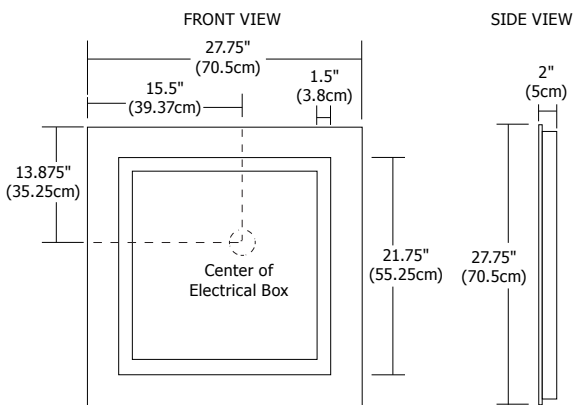

Dimensions:

27.75" x 27.75" x 2"

Color Correction Filter 2500K (Very Warm):

T5x2-22-25K (Included when ordering as PLAZA-S-F1D-25K; also sold separately

Accessories:

Add Mirror Defogger **DF-SQ15** to remove condensation (sold separately)

Weight:

39 lb (17.7kg)

PROJECT:

FIXTURE TYPE:

DATE: