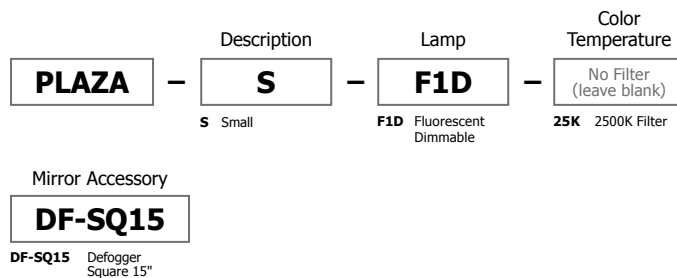

Diffuser:

Frosted Glass

Body Finish:

Mirror

Lamp Specification:

Fluorescent (F1D) Lamps Included

F1D - 4xT5/2G11/55W

3000K - 82CRI

Dimensions:

27.75" x 27.75" x 2"

Color Correction Filter 2500K (Very Warm):

T5x2-22-25K (Included when ordering as PLAZA-S-F1D-25K; also sold separately

Accessories:

Add Mirror Defogger **DF-SQ15** to remove condensation (sold separately)

Weight:

39 lb (17.7kg)

PROJECT:

FIXTURE TYPE:

DATE: