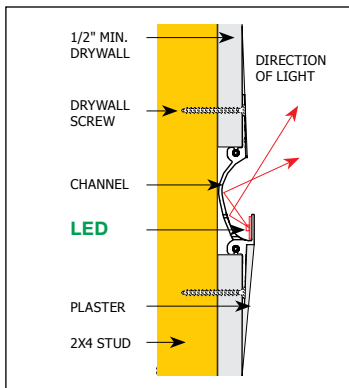

REVEAL COVE AND PATHWAY APPLICATIONS

COVE UP-LIGHT CONFIGURATION