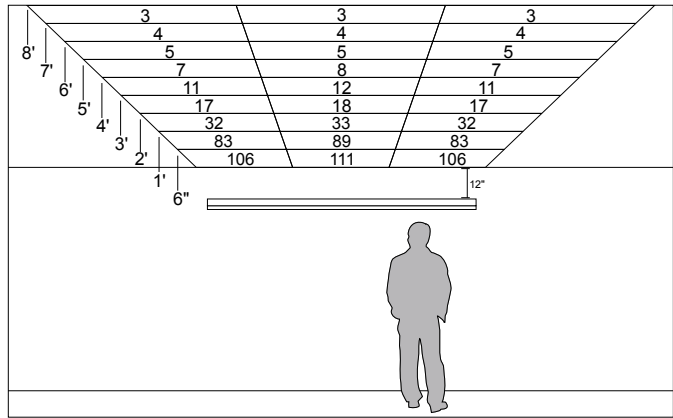

REVEAL GOVE FOOT CANDLE DISTRIBUTION
SHOWN WITH 5 WATT 3000K VERSION