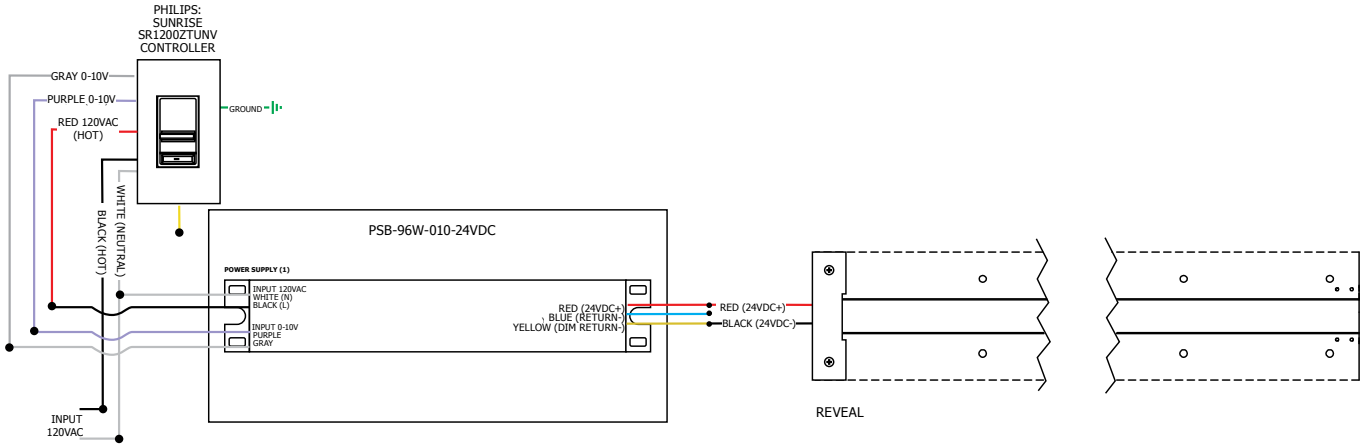

Application: 0-10V dimming for Reveal

Power Supply: PSB-96W-010-24VDC (24VDC 96W output) | PSB-2X96W-010-24VDC (24VDC 2X96W output).

Dimming: Radio Ra2 (with GRX-TVI), Grafik Eye Qs (with GRX-TVI), Diva (with PP20); Nova T; Philips: Sunrise SR1200ZTUNV; Leviton: IP710-LF.

96W, 24VDC LOW VOLTAGE WIRE SIZE CHART: 3% VOLTAGE DROP

WIRE LENGTH (FT)	UP TO 33FT	34FT-52FT	53FT-86FT	87FT-130FT
WIRE SIZE	14 AWG	12 AWG	10 AWG	8 AWG
VOLTAGE AT END OF WIRE	23.28VDC	23.29VDC	23.28VDC	23.28VDC