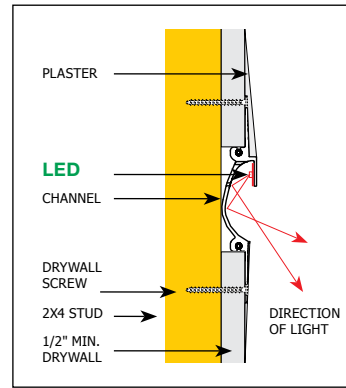

COMPANY		FIXTURE TYPE		DATE	
PROJECT		APPROVED BY			

Product specification subject to change without notification. REV. 05.05.16

REVEAL COVE AND PATHWAY APPLICATIONS

COVE UP-LIGHT CONFIGURATION

PATHWAY DOWNLIGHT CONFIGURATION, 2W