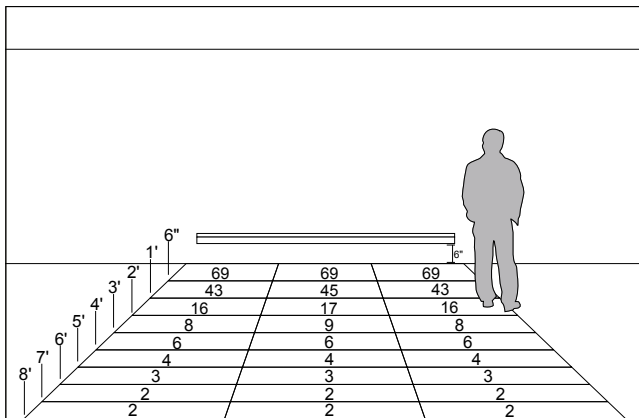

REVEAL PATHWAY FOOT CANDLE DISTRIBUTION
SHOWN WITH 2.5 WATT 3000K VERSION