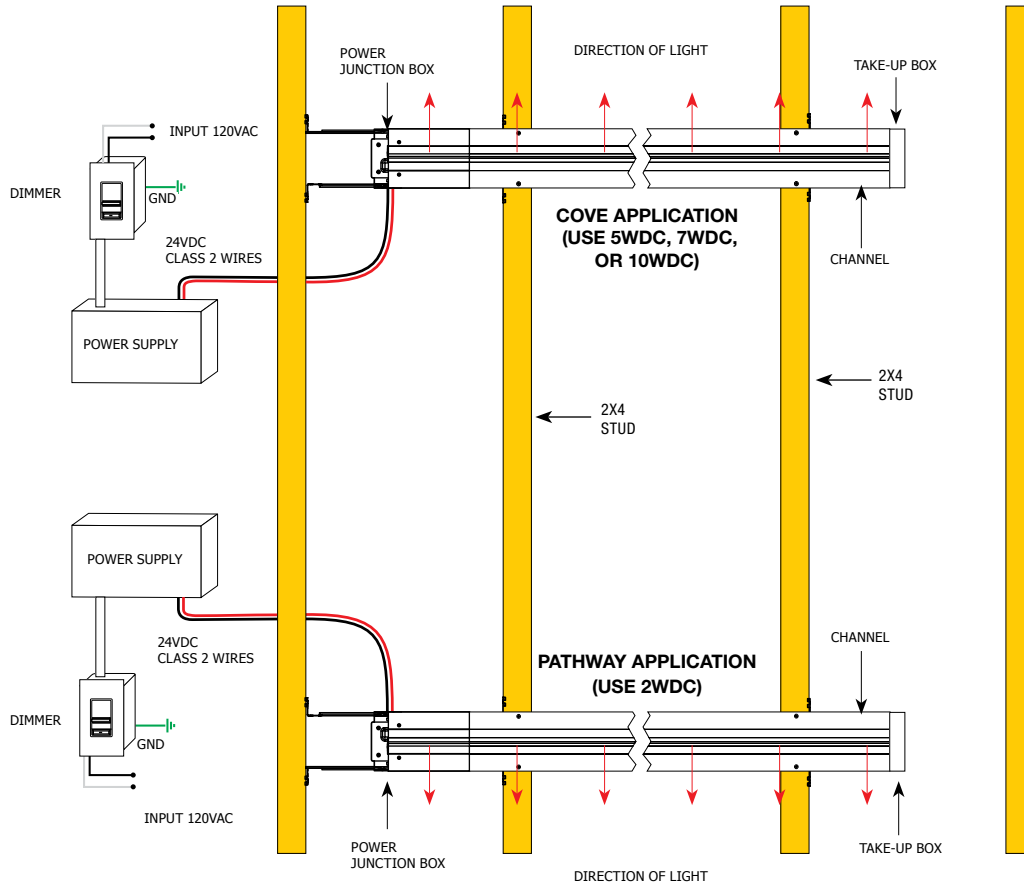

REVEAL COVE AND PATHWAY APPLICATIONS

COVE UP-LIGHT CONFIGURATION