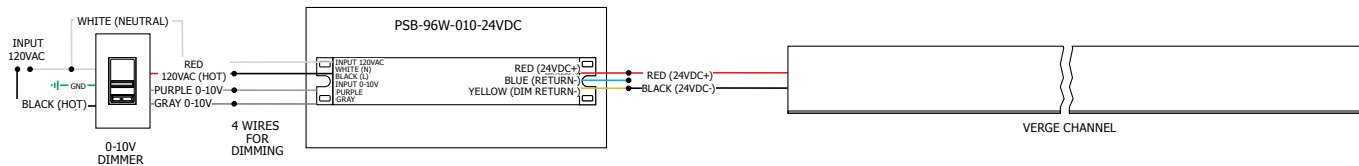

1. **Application:** 0-10V dimming for Verge
2. **Power Supply:** PSB-96W-010-24VDC (24VDC 96W output) | PSB-2X96W-010-24VDC (24VDC 2X96W output).
3. **Dimming:** Radio Ra2 (with GRX-TVI), Grafik Eye Qs (with GRX-TVI), Diva (with PP20); Nova T; Philips: Sunrise SR1200ZTUNV; Leviton: IP710-LF.

INCLUDED COMPONENTS

VERGE JUNCTION BOX

Slim profile junction box mounts behind drywall. Low voltage DC wires from remote power supply connect to LED wires. Junction box opening covered by Verge channel. Verge Power Junction Box can also be ordered separately: VG-1RE-JBOX.

LED SOFT STRIP

Commercial grade white or color-changing LED Soft Strip. See Lamp data on page 1 of spec sheet for additional details.

BACKER PLATE

The 4" paintable aluminum backer plate houses a single row of high CRI, commercial grade white or RGB Soft Strip.

A Division of PureEdge Lighting 1718 W. Fullerton Chicago, IL 60614 • Ph: 773.770.1196 • Fax: 773.883.6128 • www.purelighting.com

COMPANY		FIXTURE TYPE		DATE	
PROJECT		APPROVED BY