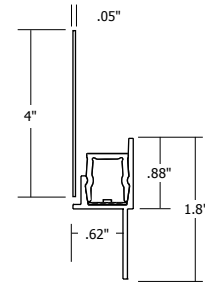

Description: Verge channel emits ambient illumination to soften the aesthetic of a space, imparting a sense of harmony and tranquility. Verge provides illumination to create a floating wall effect. The slim, plaster-in aluminum channel with 4" paintable aluminum backer plate houses a single row of high CRI, commercial-grade white or color changing LEDs. The 24VDC linear LED system mounts directly to studs without joist modification and plasters into 5/8" or thicker drywall. Verge channel is sold in 5 foot increments up to 40 feet and may be field-cut to any length. LED Soft Strip may be cut every 2.4 inches. Coordinate installation with electrician and drywall contractors. Fixture includes a 5 year warranty. ETL listed.

Applications: Indoor Only—Toe-kicks, cove lighting and floating wall effects for hospitality, retail and residential environments. For ceiling, door frames and corners, use other types of Verge.

Lamp:

Watts per Foot	Lumens per Watt	85+CRI 24K, 35K, 40K, 57K	90+CRI 2K4K	95+CRI 27K, 30K	RGB	RGBW
2WDC	57	186	•	•		
3WDC	N/A	N/A			•	
5WDC	N/A	N/A	•	•	•	
6WDC	N/A	N/A				•

Lumen values are based on the 3000K LED test.

Average Lamp Life: 50,000 hours

24VDC Power Supply (Sold Separately):

White LED system, compatible Electronic Low Voltage Dimming (ELV) 120VAC input:
PSB-60W-ELV-24VDC (60W output) | PSB-100W-ELV-24VDC (96W output) | PSB-2X100W-ELV-24VDC (2X96W output) | PSB-3X100W-ELV-24VDC (3X96W output) | PSB-4X100W-ELV-24VDC (4X96W output)

White LED system, compatible 0-10 Volt Dimming (010) 120-277VAC input:
PSB-96W-010-24VDC (96W output) | PSB-2X96W-010-24VDC (2X96W output) | PSB-3X96W-010-24VDC (3X96W output) | PSB-4x96W-010-24VDC (4X96W output)