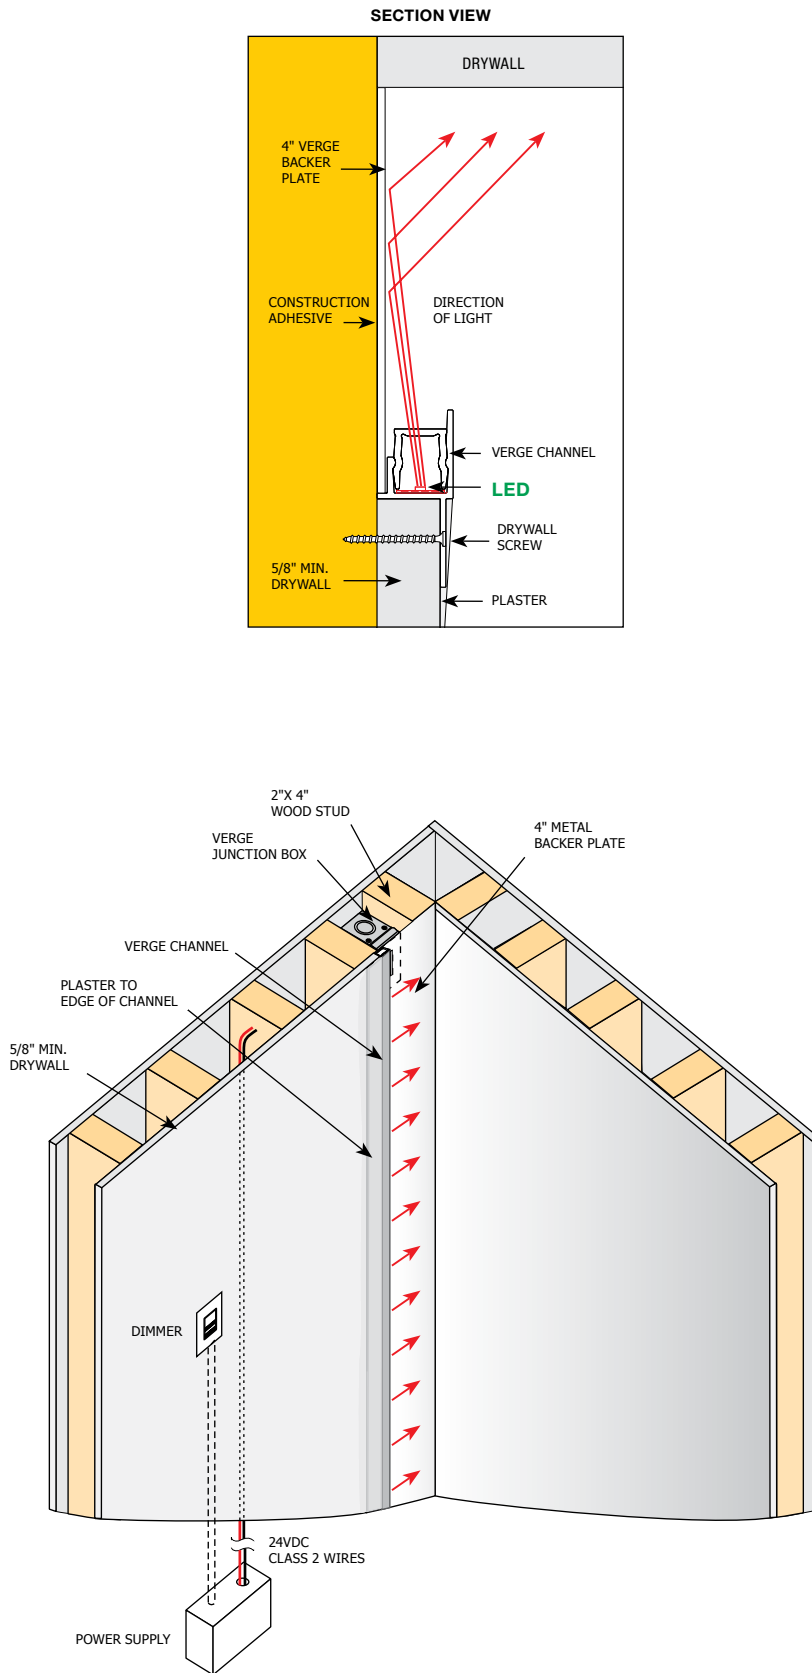

VERGE STANDARD APPLICATIONS

A Division of PureEdge Lighting 1718 W. Fullerton Chicago, IL 60614 • Ph: 773.770.1196 • Fax: 773.883.6128 • www.purelighting.com

COMPANY		FIXTURE TYPE		DATE	
PROJECT		APPROVED BY