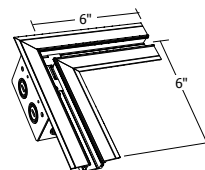

TL.5A-LP L-SHAPED POWER CHANNEL CONNECTOR

A Division of PureEdge Lighting 1718 W. Fullerton Chicago, IL 60614 • Ph: 773.770.1196 • Ph: 773.883.6128 • Fax: 773.883.6128 • www.purelighting.com