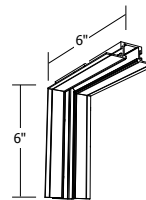

**TL.5A-IC
INSIDE CORNER
CHANNEL CONNECTOR**