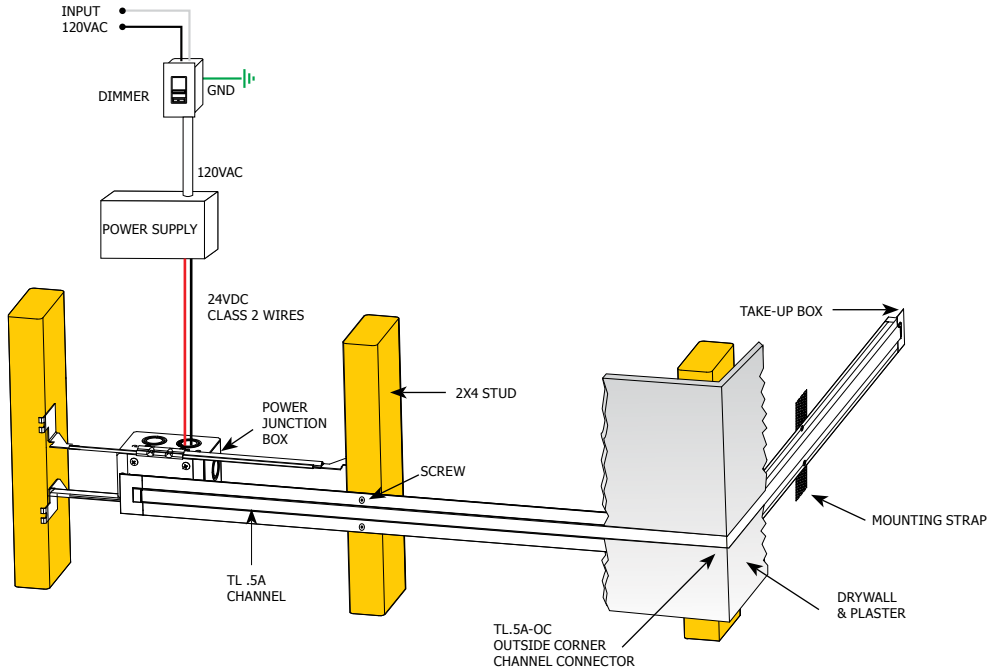

Description: TruLine .5A creates glare-free architectural lighting accents within 5/8" drywall. The 24VDC linear LED system features a shallow, 5/8" deep plaster-in aluminum extrusion (thinner than drywall) that houses a single row of high CRI, commercial-grade white or color changing LED Soft Strip. Its .5" wide diffuser lens projects a clean line of light without LED dots. System mounts directly to studs without joist modification. TruLine channel is sold in 1 foot increments up to 40 feet (2WDC, white LEDs only), 20 feet (5WDC, white, 2K4K or RGB LEDs) or 16 feet (RGBW). TruLine .5A may be field-cut to any length. Channel ships in 8 foot lengths. Coordinate installation with electrician and drywall contractors. Fixture includes 5 year warranty. ETL listed. Patent pending.

Design Note: TruLine .5A can be installed on a single surface (like a wall or ceiling), or on multiple planes that join runs from wall to ceiling, or from one wall to an adjacent wall. Add optional components to create desired configurations including Picture Frame Miter (LED on side of channel) and Room Wrapping (LED flat in channel) applications. Create rectangle or square configurations with TruQuad.

INCLUDED COMPONENTS

TRULINE .5A POWER JUNCTION BOX

Slim profile junction box mounts behind drywall. Low voltage DC wires from remote power supply connect to LED wires. Junction box opening covered by TruLine channel.