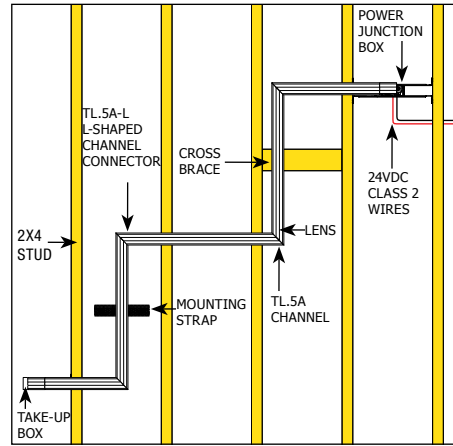

Description: TruLine .5A creates glare-free architectural lighting accents within 5/8" drywall. The 24VDC linear LED system features a shallow, 5/8" deep plaster-in aluminum extrusion (thinner than drywall) that houses a single row of high CRI, commercial-grade white or color changing LED Soft Strip. Its .5" wide diffuser lens projects a clean line of light without LED dots. System mounts directly to studs without joist modification. TruLine channel is sold in 1 foot increments up to 40 feet (2WDC, white LEDs only), 20 feet (5WDC, white, 2K4K or RGB LEDs) or 16 feet (RGBW). TruLine .5A may be field-cut to any length. Channel ships in 8 foot lengths. Coordinate installation with electrician and drywall contractors. Fixture includes 5 year warranty. ETL listed. Patent pending.

Design Note: TruLine .5A can be installed on a single surface (like a wall or ceiling), or on multiple planes that join runs from wall to ceiling, or from one wall to an adjacent wall. Add optional components to create desired configurations including Picture Frame Miter (LED on side of channel) and Room Wrapping (LED flat in channel) applications. Create rectangle or square configurations with TruQuad.

A Division of PureEdge Lighting 1718 W. Fullerton Chicago, IL 60614 • Ph: 773.770.1196 • Fax: 773.883.6128 • www.purelighting.com

COMPANY		FIXTURE TYPE		DATE	
PROJECT		APPROVED BY			

PICTURE FRAME MITER APPLICATION - LED ON SIDE OF CHANNEL

TRULINE .5A SECTION VIEW - LED ON SIDE

PICTURE FRAME MITER INSTALLATION

TL.5A-L L-SHAPED CHANNEL CONNECTOR

TL.5A-LP L-SHAPED POWER CHANNEL CONNECTOR

A Division of PureEdge Lighting 1718 W. Fullerton Chicago, IL 60614 • Ph: 773.770.1196 • Ph: 773.883.6128 • Fax: 773.883.6128 • www.purelighting.com