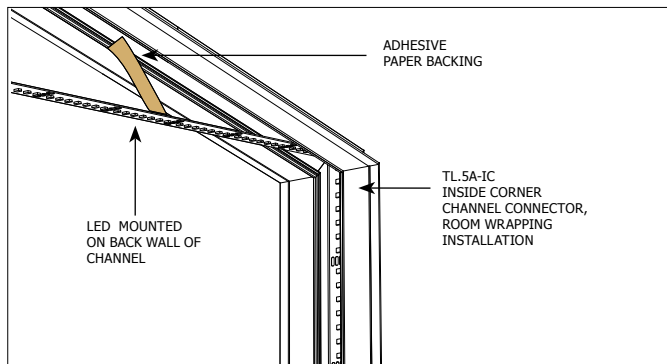

COMPANY		FIXTURE TYPE		DATE	
PROJECT		APPROVED BY			

ROOM WRAPPING APPLICATION - LED FLAT IN CHANNEL

**TRULINE .5A SECTION VIEW
LED FLAT IN CHANNEL**

TRULINE .5A ROOM WRAP

ROOM WRAPPING INSTALLATION

**TL.5A-OC
OUTSIDE CORNER
CHANNEL CONNECTOR**