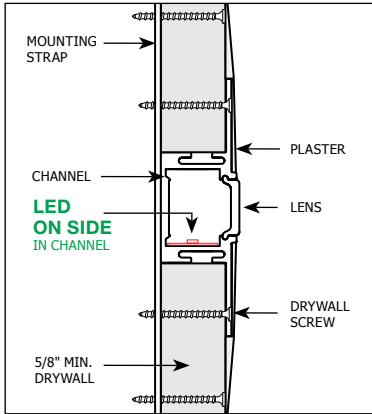

PICTURE FRAME MITER APPLICATION - LED ON SIDE OF CHANNEL

TRULINE .5A SECTION VIEW - LED ON SIDE