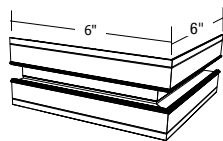

**TL.5A-OC
OUTSIDE CORNER
CHANNEL CONNECTOR**