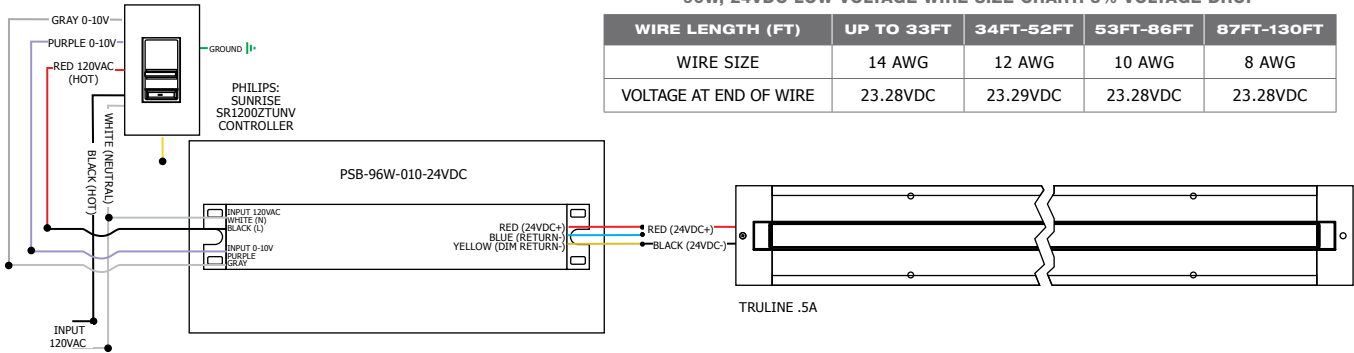

Application: 0-10V dimming for TruLine .5A
Power Supply: PSB-96W-010-24VDC (24VDC 96W output) | PSB-2X96W-010-24VDC (24VDC 2X96W output).
Dimming: Radio Ra2 (with GRX-TVI), Grafik Eye Qs (with GRX-TVI), Diva (with PP20); Nova T; Philips: Sunrise SR1200ZTUNV; Leviton: IP710-DL.

96W, 24VDC LOW VOLTAGE WIRE SIZE CHART: 3% VOLTAGE DROP

WIRE LENGTH (FT)	UP TO 33FT	34FT-52FT	53FT-86FT	87FT-130FT
WIRE SIZE	14 AWG	12 AWG	10 AWG	8 AWG
VOLTAGE AT END OF WIRE	23.28VDC	23.29VDC	23.28VDC	23.28VDC

2.5 WATTS PER FOOT - 24K, 27K, 30K, 35K, 40K AND 57K WHITE LEDS

LENGTH IN FEET	WATTS
1	3
2	5
3	8
4	10
5	13
6	15
7	17
8	20
9	22
10	24

LENGTH IN FEET	WATTS
11	27
12	29
13	32
14	34
15	37
16	39
17	41
18	44
19	46
20	48

LENGTH IN FEET	WATTS
21	51
22	54
23	56
24	58
25	61
26	63
27	66
28	68
29	70
30	72

LENGTH IN FEET	WATTS
31	75
32	78
33	80
34	82
35	85
36	87
37	90
38	92
39	94
40	96

5 WATTS PER FOOT - 24K, 27K, 30K, 35K, 40K, 57K, 2K4K AND RGB LEDS

LENGTH IN FEET	WATTS
1	5
2	10
3	16
4	20
5	24

LENGTH IN FEET	WATTS
6	30
7	34
8	40
9	44
10	48

LENGTH IN FEET	WATTS
11	54
12	58
13	64
14	68
15	72

LENGTH IN FEET	WATTS
16	78
17	82
18	88
19	92
20	96

6 WATTS PER FOOT - RGBW LEDS

LENGTH IN FEET	WATTS
1	6
2	12
3	18
4	24

LENGTH IN FEET	WATTS
5	30
6	36
7	42
8	48

LENGTH IN FEET	WATTS
9	54
10	60
11	66
12	72

LENGTH IN FEET	WATTS
13	78
14	84
15	90
16	96

COMPANY		FIXTURE TYPE		DATE	
PROJECT		APPROVED BY			

Product specification subject to change without notification. REV. 04.06.16

A Division of PureEdge Lighting 1718 W. Fullerton Chicago, IL 60614 • Ph: 773.770.1196 • Fax: 773.883.6128 • www.purelighting.com