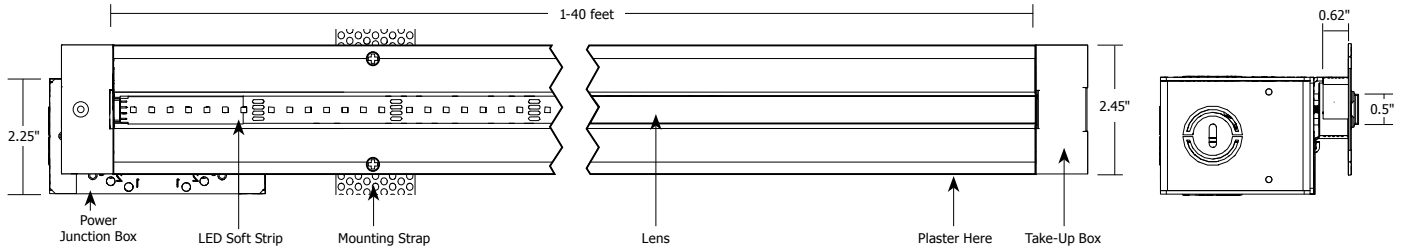

INCLUDED COMPONENTS

TRULINE .5A POWER JUNCTION BOX

Slim profile junction box mounts behind drywall. Low voltage DC wires from remote power supply connect to LED wires. Junction box opening covered by TruLine channel.

TRULINE .5A TAKE-UP BOX

Prevent dark spots at end of run by tucking excess LED Soft Strip safely behind wall.

LED SOFT STRIP

Commercial grade white or color-changing LED Soft Strip. See Lamp data on page 1 of spec sheet for additional details.

A Division of PureEdge Lighting 1718 W. Fullerton Chicago, IL 60614 • Ph: 773.770.1196 • Fax: 773.883.6128 • www.purelighting.com

COMPANY		FIXTURE TYPE		DATE	
PROJECT		APPROVED BY