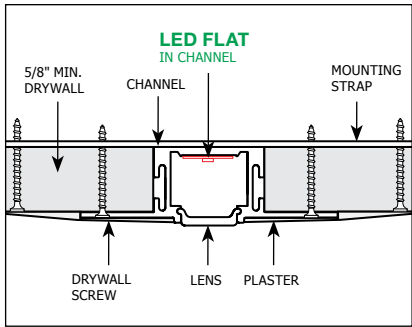

ROOM WRAPPING APPLICATION - LED FLAT IN CHANNEL

**TRULINE .5A SECTION VIEW
LED FLAT IN CHANNEL**