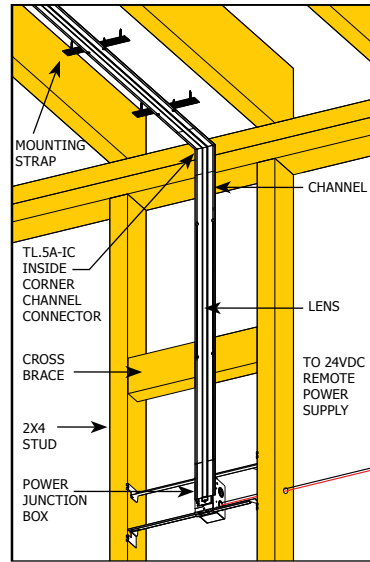

TRULINE .5A ROOM WRAP