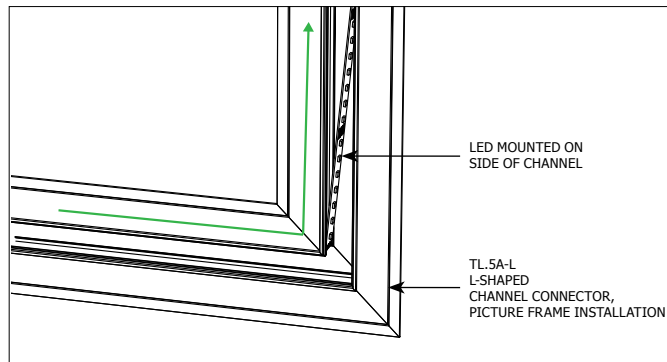

PICTURE FRAME MITER INSTALLATION

A Division of PureEdge Lighting 1718 W. Fullerton Chicago, IL 60614 • Ph: 773.770.1196 • Ph: 773.883.6128 • Fax: 773.883.6128 • www.purelighting.com

COMPANY		FIXTURE TYPE		DATE	
PROJECT		APPROVED BY