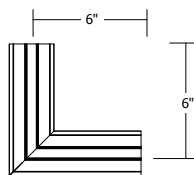

TL.5A-L L-SHAPED CHANNEL CONNECTOR