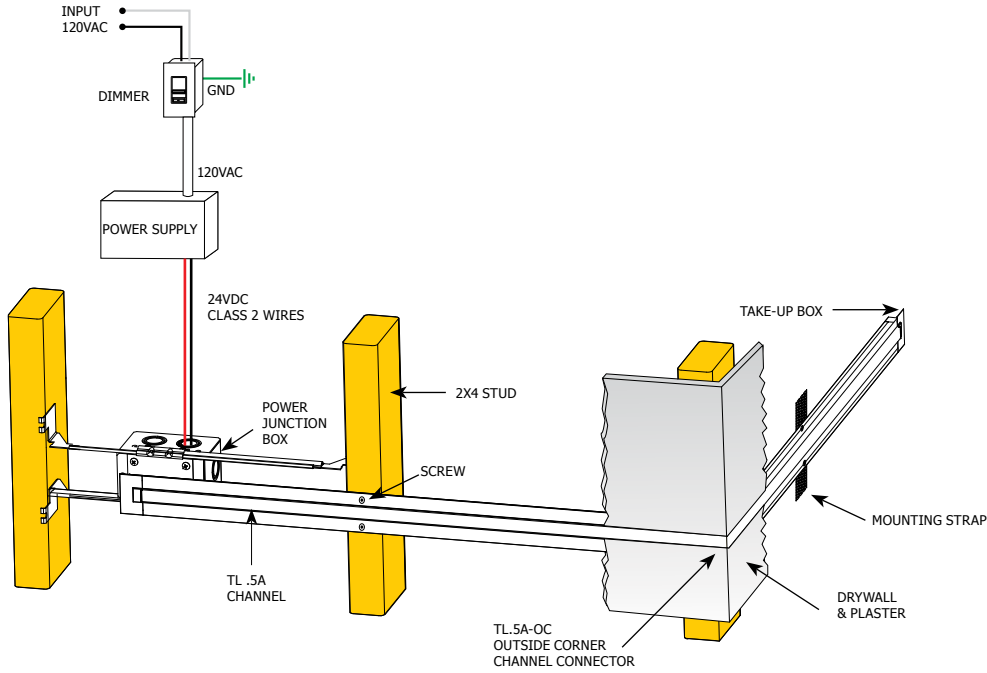

**Description:** TruLine .5A creates glare-free architectural lighting accents within 5/8" drywall. The 24VDC linear LED system features a shallow, 5/8" deep plaster-in aluminum extrusion (thinner than drywall) that houses a single row of high CRI, commercial-grade white or color changing LED Soft Strip. Its .5" wide diffuser lens projects a clean line of light without LED dots. System mounts directly to studs without joist modification. TruLine channel is sold in 1 foot increments up to 40 feet (2WDC, white LEDs only), 20 feet (5WDC, white, 2K4K or RGB LEDs) or 16 feet (RGBW). TruLine .5A may be field-cut to any length. Channel ships in 8 foot lengths. Coordinate installation with electrician and drywall contractors. Fixture includes 5 year warranty. ETL listed. Patent pending.

**Design Note:** TruLine .5A can be installed on a single surface (like a wall or ceiling), or on multiple planes that join runs from wall to ceiling, or from one wall to an adjacent wall. Add optional components to create desired configurations including Picture Frame Miter (LED on side of channel) and Room Wrapping (LED flat in channel) applications. Create rectangle or square configurations with TruQuad.

**INCLUDED COMPONENTS**

**TRULINE .5A POWER JUNCTION BOX**

Slim profile junction box mounts behind drywall. Low voltage DC wires from remote power supply connect to LED wires. Junction box opening covered by TruLine channel.