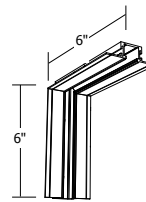

**TRULINE .5A  
SECTION VIEW - LED ON SIDE**

**PICTURE FRAME MITER INSTALLATION**

**TL.5A-L  
L-SHAPED  
CHANNEL CONNECTOR**

**TL.5A-LP  
L-SHAPED  
POWER CHANNEL CONNECTOR**

A Division of PureEdge Lighting 1718 W. Fullerton Chicago, IL 60614 • Ph: 773.770.1196 • Ph: 773.883.6128 • Fax: 773.883.6128 • www.purelighting.com

**TL.5A-OC  
OUTSIDE CORNER  
CHANNEL CONNECTOR**

**TL.5A-IC  
INSIDE CORNER  
CHANNEL CONNECTOR**

COMPANY		FIXTURE TYPE		DATE	
PROJECT		APPROVED BY			

Product specification subject to change without notification. REV. 04.15.15