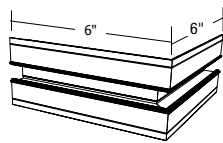

**TL.5A-OC  
OUTSIDE CORNER  
CHANNEL CONNECTOR**

**TL.5A-IC  
INSIDE CORNER  
CHANNEL CONNECTOR**

COMPANY		FIXTURE TYPE		DATE	
PROJECT		APPROVED BY			

Product specification subject to change without notification. REV. 04.15.15