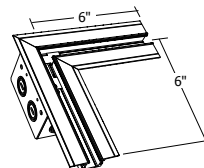

**TL.5A-LP
L-SHAPED
POWER CHANNEL CONNECTOR**

A Division of PureEdge Lighting 1718 W. Fullerton Chicago, IL 60614 • Ph: 773.770.1196 • Ph: 773.883.6128 • Fax: 773.883.6128 • www.purelighting.com