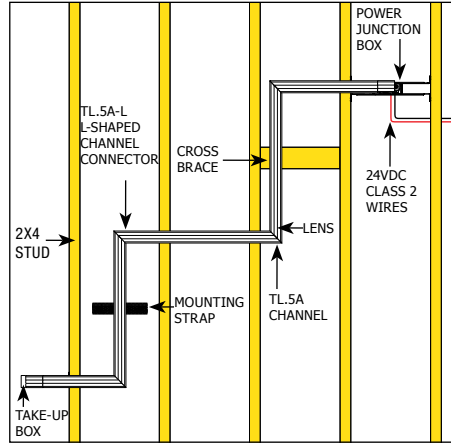

**Description:** TruLine .5A creates glare-free architectural lighting accents within 5/8" drywall. The 24VDC linear LED system features a shallow, 5/8" deep plaster-in aluminum extrusion (thinner than drywall) that houses a single row of high CRI, commercial-grade white or color changing LED Soft Strip. Its .5" wide diffuser lens projects a clean line of light without LED dots. System mounts directly to studs without joist modification. TruLine channel is sold in 1 foot increments up to 40 feet (2WDC, white LEDs only), 20 feet (5WDC, white, 2K4K or RGB LEDs) or 16 feet (RGBW). TruLine .5A may be field-cut to any length. Channel ships in 8 foot lengths. Coordinate installation with electrician and drywall contractors. Fixture includes 5 year warranty. ETL listed. Patent pending.

**Design Note:** TruLine .5A can be installed on a single surface (like a wall or ceiling), or on multiple planes that join runs from wall to ceiling, or from one wall to an adjacent wall. Add optional components to create desired configurations including Picture Frame Miter (LED on side of channel) and Room Wrapping (LED flat in channel) applications. Create rectangle or square configurations with TruQuad.

**TRULINE .5A  
SECTION VIEW - LED ON SIDE**

**PICTURE FRAME MITER INSTALLATION**

**TL.5A-L  
L-SHAPED  
CHANNEL CONNECTOR**

**TL.5A-LP  
L-SHAPED  
POWER CHANNEL CONNECTOR**

A Division of PureEdge Lighting 1718 W. Fullerton Chicago, IL 60614 • Ph: 773.770.1196 • Ph: 773.883.6128 • Fax: 773.883.6128 • www.purelighting.com

**TL.5A-OC  
OUTSIDE CORNER  
CHANNEL CONNECTOR**

**TL.5A-IC  
INSIDE CORNER  
CHANNEL CONNECTOR**

COMPANY		FIXTURE TYPE		DATE	
PROJECT		APPROVED BY			

Product specification subject to change without notification. REV. 04.15.15