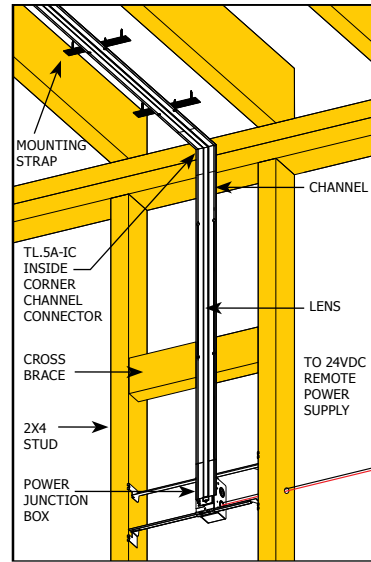

TRULINE .5A ROOM WRAP