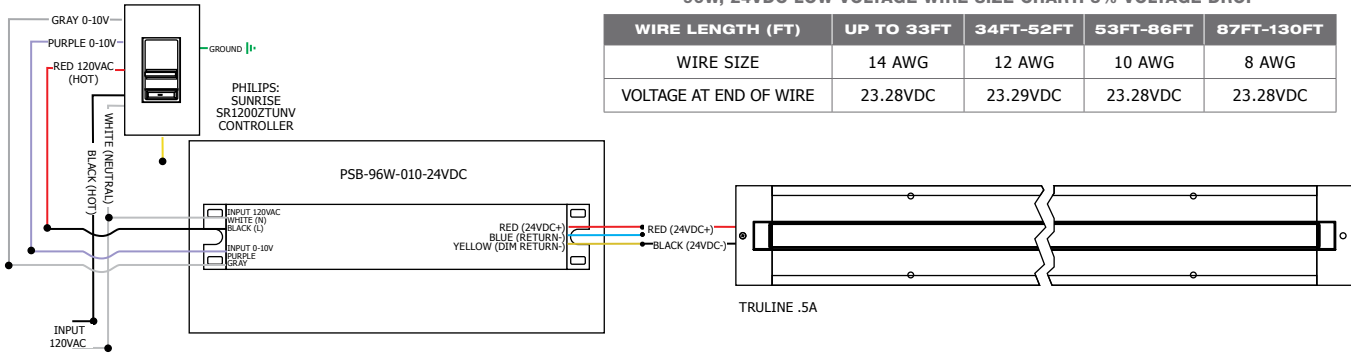

Application: 0-10V dimming for TruLine .5A
Power Supply: PSB-96W-010-24VDC (24VDC 96W output) | PSB-2X96W-010-24VDC (24VDC 2X96W output).
Dimming: Radio Ra2 (with GRX-TVI), Grafik Eye Qs (with GRX-TVI), Diva (with PP20); Nova T; Philips: Sunrise SR1200ZTUNV; Leviton: IP710-DL.

96W, 24VDC LOW VOLTAGE WIRE SIZE CHART: 3% VOLTAGE DROP

WIRE LENGTH (FT)	UP TO 33FT	34FT-52FT	53FT-86FT	87FT-130FT
WIRE SIZE	14 AWG	12 AWG	10 AWG	8 AWG
VOLTAGE AT END OF WIRE	23.28VDC	23.29VDC	23.28VDC	23.28VDC

2.5 WATTS PER FOOT - 24K, 27K, 30K, 35K, 40K AND 57K WHITE LEDS

LENGTH IN FEET	WATTS
1	3
2	5
3	8
4	10
5	13
6	15
7	17
8	20
9	22
10	24

LENGTH IN FEET	WATTS
11	27
12	29
13	32
14	34
15	37
16	39
17	41
18	44
19	46
20	48

LENGTH IN FEET	WATTS
21	51
22	54
23	56
24	58
25	61
26	63
27	66
28	68
29	70
30	72

LENGTH IN FEET	WATTS
31	75
32	78
33	80
34	82
35	85
36	87
37	90
38	92
39	94
40	96

5 WATTS PER FOOT - 24K, 27K, 30K, 35K, 40K, 57K, 2K4K AND RGB LEDS

LENGTH IN FEET	WATTS
1	5
2	10
3	16
4	20
5	24

LENGTH IN FEET	WATTS
6	30
7	34
8	40
9	44
10	48

LENGTH IN FEET	WATTS
11	54
12	58
13	64
14	68
15	72

LENGTH IN FEET	WATTS
16	78
17	82
18	88
19	92
20	96

6 WATTS PER FOOT - RGBW LEDS

LENGTH IN FEET	WATTS
1	6
2	12
3	18
4	24

LENGTH IN FEET	WATTS
5	30
6	36
7	42
8	48

LENGTH IN FEET	WATTS
9	54
10	60
11	66
12	72

LENGTH IN FEET	WATTS
13	78
14	84
15	90
16	96

COMPANY		FIXTURE TYPE		DATE	
PROJECT		APPROVED BY			

Product specification subject to change without notification. REV. 04.15.15

A Division of PureEdge Lighting 1718 W. Fullerton Chicago, IL 60614 • Ph: 773.770.1196 • Fax: 773.883.6128 • www.purelighting.com