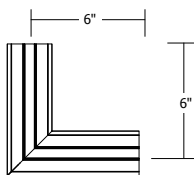

**TL.5A-L
L-SHAPED
CHANNEL CONNECTOR**