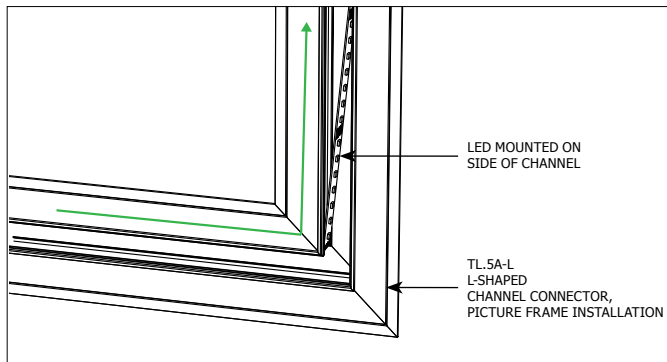

PICTURE FRAME MITER INSTALLATION

A Division of PureEdge Lighting 1718 W. Fullerton Chicago, IL 60614 • Ph: 773.770.1196 • Ph: 773.883.6128 • Fax: 773.883.6128 • www.purelighting.com

COMPANY		FIXTURE TYPE		DATE	
PROJECT		APPROVED BY