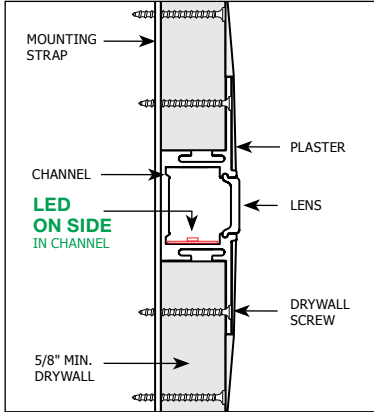

PICTURE FRAME MITER APPLICATION - LED ON SIDE OF CHANNEL

**TRULINE .5A
SECTION VIEW - LED ON SIDE**