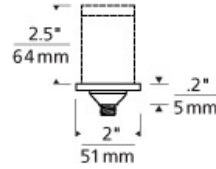

F R E E J A C K

FreeJack Port Alone

DESCRIPTION

Minimal 1-1/2" diameter, 2-1/2" deep. Can be installed in a range of locations. Access to back of ceiling is not needed.

INSTALLATION

Mounts to Tech Lighting's special cylindrical 1-1/2" diameter, 2-1/2" deep junction box (included). Access to back of ceiling is not needed. If wall mounting, head should be no longer than 6".

OTHER

For use with remote transformer and any FreeJack pendant or head (sold separately).

ORDERING INFORMATION

700FJFCP SHAPE OR SIZE

1.5" ROUND

FINISH

Z ANTIQUE BRONZE
C CHROME
S SATIN NICKEL
W WHITE

TECH LIGHTING®

7400 Linder Avenue
Skokie, Illinois 60077

T 847.410.4400
F 847.410.4500

Tech Lighting, L.L.C.

700FJFCP ____

FIXTURE TYPE: _____

JOB NAME: _____

NOTES: _____

_____

_____

_____

©2015 Tech Lighting, L.L.C. All Rights Reserved. The "Tech Lighting" graphic is a registered trademark of Tech Lighting, L.L.C. Tech Lighting reserves the right to change specifications for product improvements without notification.