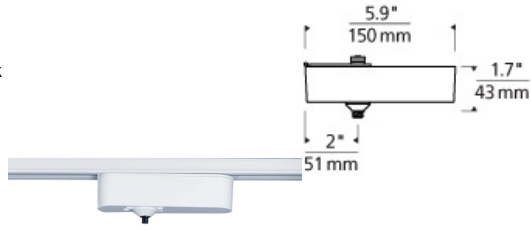

FREE JACK

FreeJack Track Adapter

DESCRIPTION

Allows FreeJack Heads or Pendants to be used on most popular track lighting systems. Transformer concealed in black or white housing.

INSTALLATION

Adapts to most popular track lighting systems. Call for more information. Compatible track systems include Juno®, Halo®, and Lightolier®.

OTHER

* Tech Lighting is not affiliated with, nor is it endorsed by, any of the companies listed above. Tech Lighting does not distribute any of the products listed above. For use with any 12 Volt FreeJack pendant or head (sold separately).

WEIGHT

0.6lb / 0.27kg ±

freejack track adapter