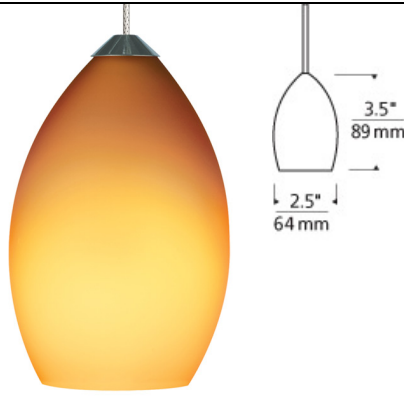

LOW-VOLTAGE PENDANTS

Raindrop Pendant

DESCRIPTION

Opaque white or colored raindrop shaped glass. Includes low-voltage, 50 watt halogen bi-pin lamp and six feet of field-cutttable suspension cable.

INSTALLATION

Socket terminates with FreeJack male connector, which may be installed into a system connector. Elements ordered with a system prefix include a connector for that system.

ACCESSORIES & OPTICAL CONTROLS

Swag Hook

WEIGHT

0.71lb / 0.32kg ±

red

ORDERING INFORMATION

700 SYSTEM	RD	COLOR	FINISH	LAMP
FJ	FREEJACK	M	Z	12 VOLT HALOGEN
KL	KABLE LITE	B	C	-24 24 VOLT HALOGEN
MP	MONOPOINT	R	S	
MO	MONORAIL	W		
MO2	TWO-CIRCUIT MONORAIL			

Note: Note: MP includes 4" Round Flush Canopy.

Antique Bronze is not available for Kable Lite.