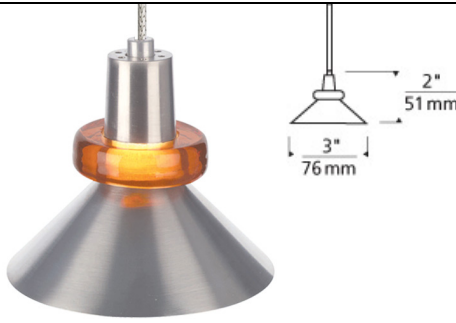

LOW-VOLTAGE PENDANTS

Hanging Wok Pendant

DESCRIPTION

Wok-shaped metal shade with clear or colored glass disk that glows from within. Includes low-voltage, 50 watt MR16 flood lamp and six feet of field-cutttable suspension cable.

cobalt

ACCESSORIES & OPTICAL CONTROLS

Swag Hook

WEIGHT

0.55lb / 0.25kg ±

amber

clear

cobalt