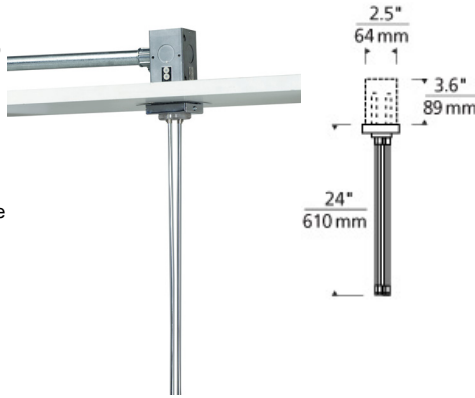

K A B L E L I T E

Kable Lite 2" Square Power Feed Canopy Single-Feed

DESCRIPTION

A single-feed canopy is mounted to a wall or ceiling adjacent to the Kable Lite run. It can be used anywhere in the run. It brings power to the Kable Lite run from a remote single-feed transformer (sold separately). The low-voltage leads from the remote transformer are connected to the canopy leads inside our special 2" junction box. The two leads from the canopy are 24" long and can be cut and bent in the field. To drop the Kable Lite system farther down from the ceiling, add a pair of hardwire feeds (sold separately).

INSTALLATION

Mounts to Tech Lighting's special 2" square, 3.5" deep junction box and mounting bar (included).

OTHER

Black and white finish have chrome feeds. For use with a single-feed remote transformer (sold separately).

WEIGHT

1.1lb / 0.5kg ±

kable lite 2"
square power
feed canopy
single-feed

ORDERING INFORMATION

| 700KP2C24 SHAPE OR SIZE | LENGTH (A) | FINISH |
|-------------------------|------------|--|
| 2" SQUARE | 24" | B BLACK C CHROME S SATIN NICKEL W WHITE |