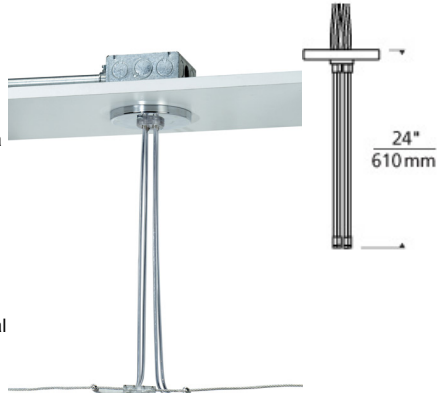

K A B L E L I T E

Kable Lite 4" Round Power Feed Canopy Dual-Feed

DESCRIPTION

A dual-feed canopy is mounted to a wall or ceiling adjacent to the Kable Lite run. It brings power to the Kable Lite run from a remote dual-feed transformer (sold separately). The low-voltage leads from the remote transformer are connected to the canopy leads inside a standard 4" junction box. The four leads from the canopy are 24" long and can be cut and bent in the field. To drop the Kable Lite system farther down from the ceiling, add two pair of hardwire feeds (sold separately). Isolating connectors for bare cable are included to isolate power feeds from each other.

INSTALLATION

This product can mount to either a standard 4" square electrical box or an octagon electrical box (not included).

OTHER

Black and white finish have chrome feeds. For use with a dual-feed remote transformer (sold separately).

WEIGHT

0.8lb / 0.36kg ±

kable lite 4" round
power feed
canopy dual-feed

ORDERING INFORMATION

700KP4C424 SHAPE OR SIZE	LENGTH (A)	FINISH
4" ROUND	24"	B BLACK C CHROME S SATIN NICKEL W WHITE

TECH LIGHTING®

7400 Linder Avenue
Skokie, Illinois 60077