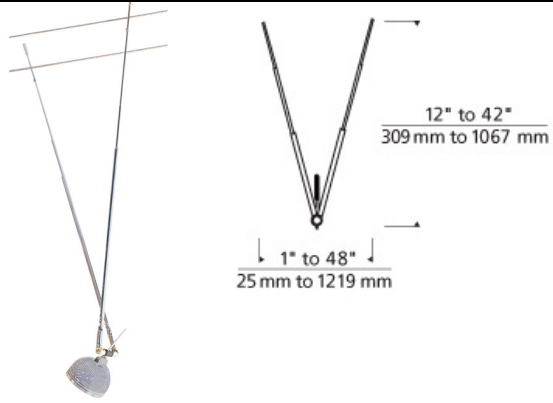

## K-Telescope Head

### DESCRIPTION

Arms telescope individually from 12-42", creating unlimited angles. For cable separations of 1" to 48". Head rotates 330° and has swivel and pivot action to direct the beam. Low-voltage, MR16 lamp of up to 75 watts, (not included). For Kable Lite system only. Works with SORAA.

### WEIGHT

0.25lb / 0.11kg ±

k-telescope head