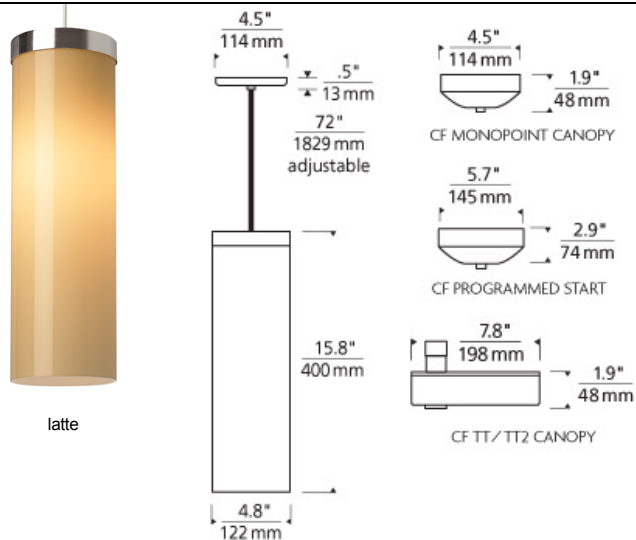

LINE-VOLTAGE PENDANTS / SUSPENSION

Hudson Pendant

DESCRIPTION

Clean pure style with presence. A long cylindrical glass shade topped with a simple metal cap detail, suspended from a round canopy. Choose from a selection of rich glass colors with a gloss finish. Black, satin nickel, and white finish options come standard with a satin nickel cap and clear cable; antique bronze finish with an antique bronze cap and brown cable. Includes 120 volt, 75 watt or equivalent A19 medium base lamp or 32 watt GX24Q-3 base triple tube compact fluorescent lamp (electronic ballast included). May also be lamped with 26 watt GX24Q-3 base triple tube compact fluorescent lamp (not included). Fixture is provided with six feet of field-cutable cable. Incandescent version dimmable with standard incandescent dimmer

INSTALLATION

This product can mount to either a 4" square electrical box with round plaster ring or an octagon electrical box.

OTHER

TD includes 4.5" Round Canopy.
Antique Bronze and Black Finish Only Available on TD.
CF277 Lamp Only Available on TD.

ACCESSORIES & OPTICAL CONTROLS

Line-voltage Swag Hook

WEIGHT

4lb / 1.81kg ±

latte

white

ORDERING INFORMATION

700	SYSTEM	HUDP	COLOR	FINISH	LAMP
TD	LINE-VOLTAGE PENDANTS/SUSPENSION		L LATTE	Z ANTIQUE BRONZE	INCANDESCENT 120V
TT	SINGLE-CIRCUIT T-TRAK		W WHITE	B BLACK	-CF COMPACT FLUORESCENT 120V
TT2	TWO-CIRCUIT T-TRAK			S SATIN NICKEL	-CF277 COMPACT FLUORESCENT 277V
				W WHITE	-PSUNV COMPACT FLUORESCENT PROGRAMMED START 120V-277V

For use on Halo*, Juno* or Lightolier* 120 volt single-circuit track, order as follows:

Incandescent: Order pendant as **700TD** and order appropriate [120V Track Adapter](#)

Compact Fluorescent: Substitute 700TD with one of the following: **700TH** (fits Halo*), **700TJ** (fits Juno*) or **700TI** (fits Lightolier*) and by substituting the finish with one of the following: **BZ** (Black/Antique Bronze), **BS** (Black/Satin Nickel), **WZ** (White/Antique Bronze) or **WS** (White/Satin Nickel).