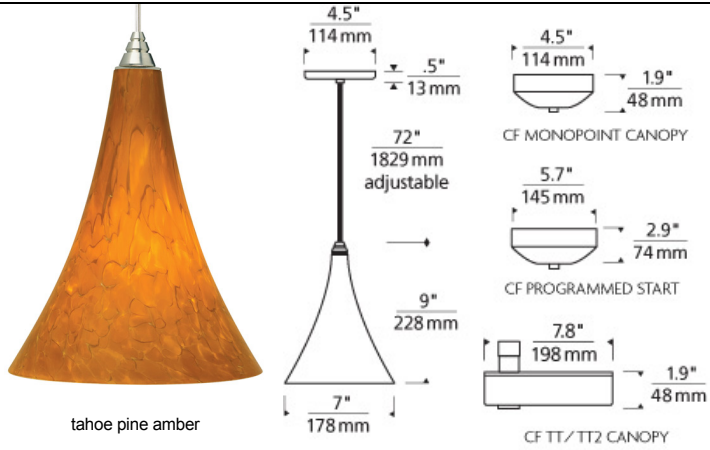

LINE-VOLTAGE PENDANTS/SUSPENSION

Melrose 2KD Pendant

DESCRIPTION

Gracefully shaped glass shade, richly layered in brilliant color, with machined top detail suspended from either a modern canopy or a round canopy. Black, satin nickel, and white canopy options include satin nickel top detail; antique bronze includes antique bronze detail. Includes 120 volt, 60 watt mini-candelabra base lamp or 18 watt GX24Q-2 base triple tube compact fluorescent lamp (electronic ballast included). Fixture is provided with six feet of field-cuttable cable. Incandescent version dimmable with standard incandescent dimmer.

INSTALLATION

This product can mount to either a 4" square electrical box with round plaster ring or an octagon electrical box.

OTHER

TD includes 4.5" Round Canopy.
Antique Bronze and Black Finish Only Available on TD.
CF277 Lamp Only Available on TD.

WEIGHT

2.3lb / 1.04kg ±

blue-violet ferrari red tahoe pine amber white frit

tahoe pine amber

ORDERING INFORMATION

700	SYSTEM	MLP	COLOR	FINISH	LAMP
TD	LINE-VOLTAGE PENDANTS/SUSPENSION		B BLUE-VIOLET	Z ANTIQUE BRONZE	INCANDESCENT 120V
TT	SINGLE-CIRCUIT T-TRAK		R FERRARI RED	B BLACK	-CF COMPACT FLUORESCENT 120V
TT2	TWO-CIRCUIT T-TRAK		A TAHOE PINE AMBER	S SATIN NICKEL	-CF277 COMPACT FLUORESCENT 277V
			W WHITE FRIT	W WHITE	-PSUNV COMPACT FLUORESCENT PROGRAMMED START 120V-277V