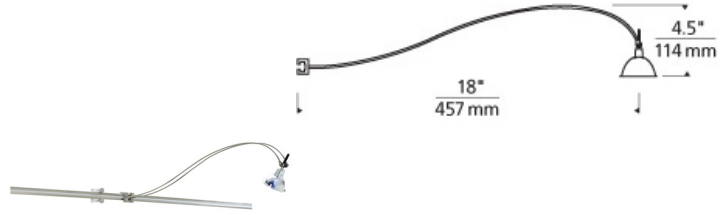

LOW - VOLTAGE HEADS

Wall Georgi Head

DESCRIPTION

Clamps to Wall MonoRail. 18" long with 3" high gentle curve. Pivots at head to direct beam. Low-voltage, MR16 lamp of up to 75 watts (not included). For Wall MonoRail system only. Works with SORAA.

ACCESSORIES & OPTICAL CONTROLS

Backlight Shield, Barndoors, Cone Glass Shield, Flight Paper, Lil Egypt Shade, Lil Wok Shade, Louver Lens Holder, Round Glass Shield, Snap Louver Lens Holder

WEIGHT

0.22lb / 0.1kg ±