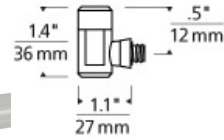

W A L L M O N O R A I L

Wall MonoRail FreeJack Connector

DESCRIPTION

Adapts almost any FreeJack head to Tech Lighting's Wall MonoRail system (see element for details). For Wall MonoRail only.

INSTALLATION

Two-piece connector unscrews to install around Wall MonoRail; FreeJack male connector fits into bottom and twists to tighten.

OTHER

For use with most FreeJack heads (sold separately). Note: Wall MonoRail FreeJack Connectors are included with all WMO-prefixed FreeJack heads; order additional if required by layout.