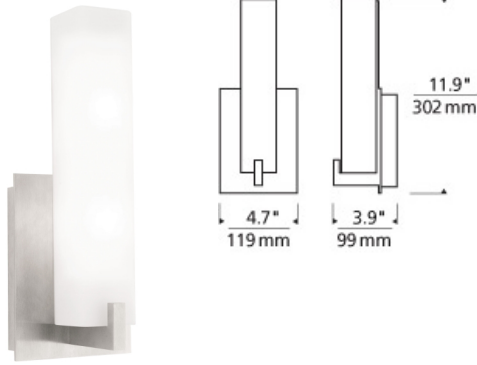

WALL COLLECTION

Cosmo Wall

DESCRIPTION

The elegant, contemporary Cosmo LED wall sconce by Tech Lighting features a rectilinear white acrylic shade with metal base. Includes two 40 watt, mini candelabra base lamps or 10 watt, 580 delivered lumen, 3000K LED module. Mounts up only. ADA compliant.

INSTALLATION

This product can mount to either a 4" square electrical box with round plaster ring or an octagonal electrical box (not included).

WEIGHT

3.5lb / 1.59kg ±

frost

white acrylic

frost white

white frit

ORDERING INFORMATION

| 700WSCOS COLOR | FINISH | LAMP |
|----------------|------------------|-------------------------------|
| Y ACRYLIC LENS | Z ANTIQUE BRONZE | INCANDESCENT 120V |
| F FROST | C CHROME | -LED LED 80 CRI 3000K 120V |
| W WHITE FRIT | S SATIN NICKEL | -LED277 LED 80 CRI 3000K 277V |