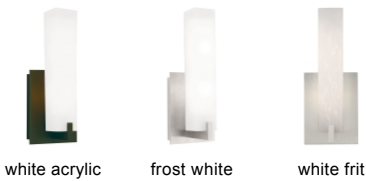

WALL COLLECTION

Cosmo Wall

DESCRIPTION

The elegant, contemporary Cosmo LED wall sconce by Tech Lighting features a rectilinear white acrylic shade with metal base. Includes two 40 watt, mini candelabra base lamps or 10 watt, 580 delivered lumen, 3000K LED module. Mounts up only. ADA compliant.

INSTALLATION

This product can mount to either a 4" square electrical box with round plaster ring or an octagonal electrical box (not included).

WEIGHT

3.5lb / 1.59kg ±

frost

white acrylic

frost white

white frit

ORDERING INFORMATION

| 700WSCOS COLOR | FINISH | LAMP |
|----------------|------------------|-------------------------------|
| Y ACRYLIC LENS | Z ANTIQUE BRONZE | INCANDESCENT 120V |
| F FROST | C CHROME | -LED LED 80 CRI 3000K 120V |
| W WHITE FRIT | S SATIN NICKEL | -LED277 LED 80 CRI 3000K 277V |