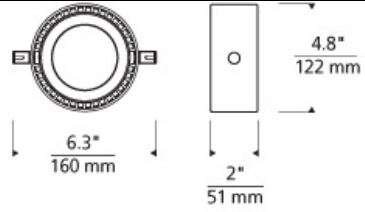

LOW - VOLTAGE HEADS

K-Corum Head

DESCRIPTION

Intriguing design with a focus on high performance, this unique LED head is defined by its open center, thin metal frame and exposed geometrical heat sink. The head rotates 360° making it ideal for direct or indirect illumination. Inspired by the latest in automotive LED headlamp technology, when viewed from behind, the center glows with a hint of illumination. Ships with 7.2 watt, 550 net lumen, 3000K LED.

WEIGHT

1.19lb / 0.54kg ±

k-corum head

ORDERING INFORMATION

700KLCRM	CRI	COLOR TEMP	CABLE SEPARATION	FINISH	LAMP
8	80 CRI	30 3000K	5.5"	S SATIN NICKEL	-LED LED

TECH LIGHTING®

7400 Linder Avenue T 847.410.4400
Skokie, Illinois 60077 F 847.410.4500