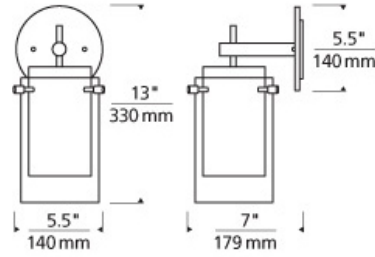

WALL COLLECTION

Echo Wall

DESCRIPTION

Vivid glass shade over white case glass inner cylinder suspended from a round base and highlighted with three satin nickel cylinder details. Provides ambient, up- and down-light. Includes 120 volt, 75 watt or equivalent A19 medium base lamp or 18 watt GU24 base self-ballasted compact fluorescent lamp. Incandescent version dimmable with standard incandescent dimmer.

INSTALLATION

This product can mount to either a 4" square electrical box with round plaster ring or an octagonal electrical box (not included).

WEIGHT

3.5lb / 1.59kg ±

smoke

amber

aquamarine

clear