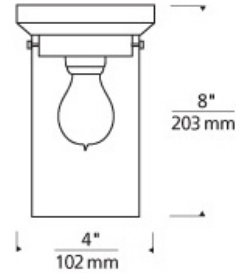

### INSTALLATION

This product can mount to either a 4" square electrical box with round plaster ring or an octagonal electrical box (not included).

havana brown

clear

havana brown

white