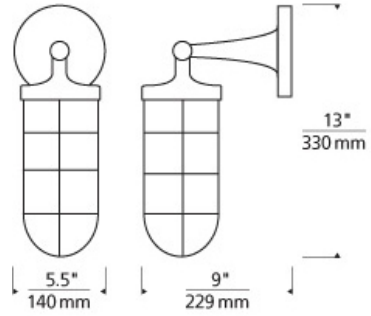

WALL COLLECTION

Admiral Simple Wall

DESCRIPTION

Nautical-inspired mariner light with white glass diffuser and classic cage detail. Incandescent includes 120 volt 100 watt or equivalent medium base A19 lamp; fluorescent includes 26 watt GX24Q-3 base, triple tube lamp and electronic ballast. Fluorescent may also be lamped with 32 watt GX24Q-3 base, triple tube lamp. Incandescent version dimmable with standard incandescent dimmer. Suitable for outdoor use.

INSTALLATION

This product can mount to either a 4" square electrical box with round plaster ring or an octagonal electrical box (not included).

WEIGHT

5lb / 2.27kg ±

white

antique bronze

polished nickel

ORDERING INFORMATION