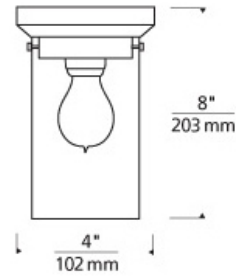

FLUSH & SEMI-FLUSH MOUNT

Clark Ceiling

DESCRIPTION

Classic cylinder in either clear, havana brown, or white glass. Incandescent includes 120 volt 40 watt or equivalent medium base Classic Edison Style lamp; fluorescent includes 18 watt GX24Q-2 base, triple tube lamp and electronic ballast. Incandescent version dimmable with standard incandescent dimmer. Suitable for damp locations.

INSTALLATION

This product can mount to either a 4" square electrical box with round plaster ring or an octagonal electrical box (not included).

WEIGHT

2.9lb / 1.32kg ±

havana brown

clear

havana brown

white