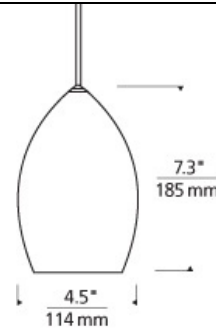

ACCESSORIES & OPTICAL CONTROLS

Swag Hook

WEIGHT

2lb / 0.91kg ±

tahoe pine amber

ferrari red

tahoe pine amber

white frit