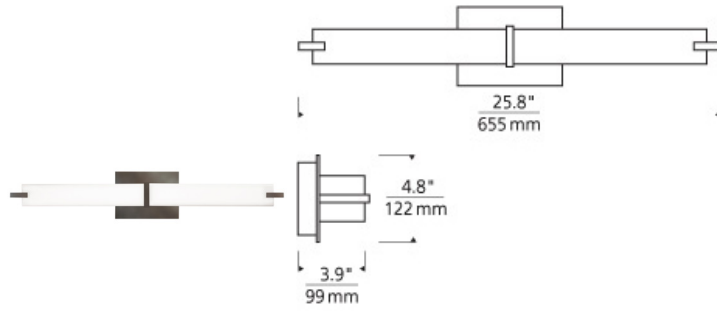

BATH COLLECTION

Metro Bath

DESCRIPTION

Rectilinear shaped light bar with multi-layered white glass or white acrylic. Plated pressure formed frame. Provides task and ambient light. May be mounted vertically or horizontally. Available in three lamp configurations: 24 watt high output T5 linear fluorescent lamp (lamp and electronic ballast included); four 120 volt, 40 watt mini-candelabra base lamps (included), or energy saving 20 watt, 900 lumen, 3000K LED module (included). Incandescent version dimmable with standard incandescent dimmer. LED version dimmable with low-voltage electronic dimmer. ADA compliant.

INSTALLATION

This product can mount to either a 4" square electrical box with round plaster ring or an octagonal electrical box. For wall mount use only. 12.5" of clearance is needed on one side of the fixture to remove glass when relamping.

WEIGHT

5.5lb / 2.49kg ±

frost

acrylic lens

frost

ORDERING INFORMATION

700BCMET COLOR	FINISH	LAMP
Y ACRYLIC LENS FROST	Z ANTIQUE BRONZE C CHROME S SATIN NICKEL	INCANDESCENT 120V -CF FLUORESCENT 120V -CF277 FLUORESCENT 277V -LED LED 3000K 120V -LED277 LED 3000K 277V