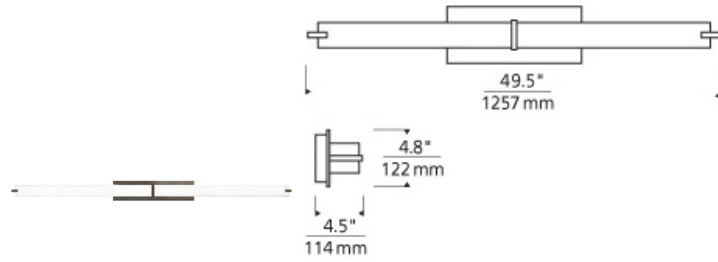

BATH COLLECTION

Metro Long Bath

DESCRIPTION

Rectilinear shaped light bar with white acrylic shade and pressure formed frame. Provides task and ambient light. May be mounted vertically or horizontally. Includes 54 watt high output T5 linear fluorescent lamp and electronic ballast. Dimmable fluorescent version requires a dimmer that is designed to work with a dimmable ballast. Dimmable fluorescent units ship standard with a two wire Advance Mark X dimming ballast (dedicated 120 or 277v). Dimmer and ballast compatibility to be field verified and all dimmers supplied by others. Consult the factory for custom ballast availability and pricing.

acrylic lens

INSTALLATION

This product can mount to either a 4" square electrical box with round plaster ring or an octagonal electrical box. May be mounted horizontally or vertically. For wall mount use only.

WEIGHT

11lb / 4.99kg ±

antique bronze satin nickel

ORDERING INFORMATION

700BCMETL COLOR	FINISH	LAMP
Y ACRYLIC LENS	Z ANTIQUE BRONZE C CHROME S SATIN NICKEL	-CF FLUORESCENT 120V -CF277 FLUORESCENT 277V -CFD FLUORESCENT DIMMABLE 120V -CFD277 FLUORESCENT DIMMABLE 277V