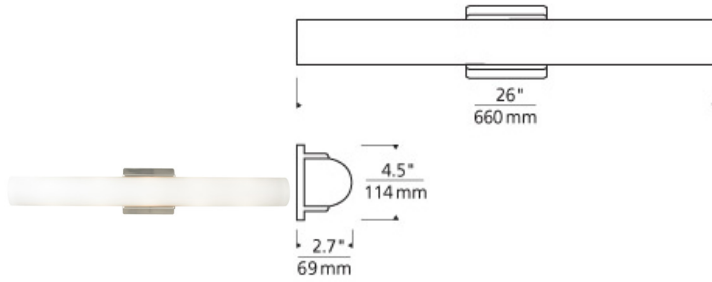

BATH COLLECTION

Solace Bath

DESCRIPTION

Clean frosted glass on a minimal metal base. Provides task and ambient light. May be mounted vertically or horizontally. Incandescent includes five 120 volt 40 watt G9 base halogen lamps; fluorescent includes two 24 watt T5 high output linear fluorescent lamps and electronic ballast. Incandescent version dimmable with standard incandescent dimmer. ADA compliant.

INSTALLATION

This product can mount to either a 4" square electrical box with round plaster ring or an octagonal electrical box. May also be mounted vertically. For wall mount use only.

WEIGHT

7.84lb / 3.56kg ±

white

white

ORDERING INFORMATION

700BCSLC26W COLOR	FINISH	LAMP
WHITE	Z ANTIQUE BRONZE	INCANDESCENT 120V
	C CHROME	-CF FLUORESCENT 120V
	S SATIN NICKEL	-CF277 FLUORESCENT 277V

TECH LIGHTING®
7400 Linder Avenue T 847.410.4400
Skokie, Illinois 60077 F 847.410.4500
Tech Lighting, L.L.C.

700BCSLC26W _____

FIXTURE TYPE: _____

JOB NAME: _____

NOTES: _____

_____

_____

©2016 Tech Lighting, L.L.C. All Rights Reserved. The "Tech Lighting" graphic is a registered trademark of Tech Lighting, L.L.C. Tech Lighting reserves the right to change specifications for product improvements without notification.