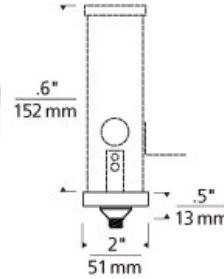

F R E E J A C K

FreeJack 2" Square Flush Canopy

DESCRIPTION

Mounts to a special 2" square, 6" deep junction box (included). Electronic transformer (included) fits in junction box. One FreeJack port; for ceiling only.

INSTALLATION

Mounts to a 2" square, 6" deep junction box (included). Transformer (included) fits in junction box. For ceiling only.

OTHER

For use with any 12 or 24 volt halogen FreeJack pendant or head (sold separately).

WEIGHT

1.4lb / 0.64kg ±

freejack 2" square
flush canopy

ORDERING INFORMATION

700FJ2SQ67 SHAPE OR SIZE	FINISH	VOLTAGE
2" SQUARE INTEGRAL TRANSFORMER	Z ANTIQUE BRONZE	120V IN/12V OUT
	B BLACK	024 120V IN/24V OUT
	C CHROME	277 277V IN/12V OUT
	S SATIN NICKEL	
	W WHITE	