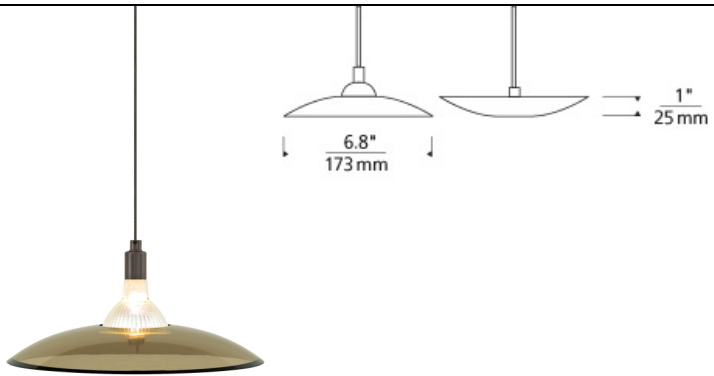

LOW - VOLTAGE PENDANTS

Diz Pendant

DESCRIPTION

Transparent slumped glass plate floats around the exposed, secured MR16. May be mounted up or down. Includes low-voltage, 50 watt MR16 flood lamp and six feet of field-cutable suspension cable.

INSTALLATION

Socket terminates with FreeJack male connector, which may be installed into a system connector. Elements ordered with a system prefix include a connector for that system. For use on T~TRAK, order FreeJack version and T~TRAK FreeJack Connector (sold separately).

ACCESSORIES & OPTICAL CONTROLS

Swag Hook

WEIGHT

0.64lb / 0.29kg ±

steel blue