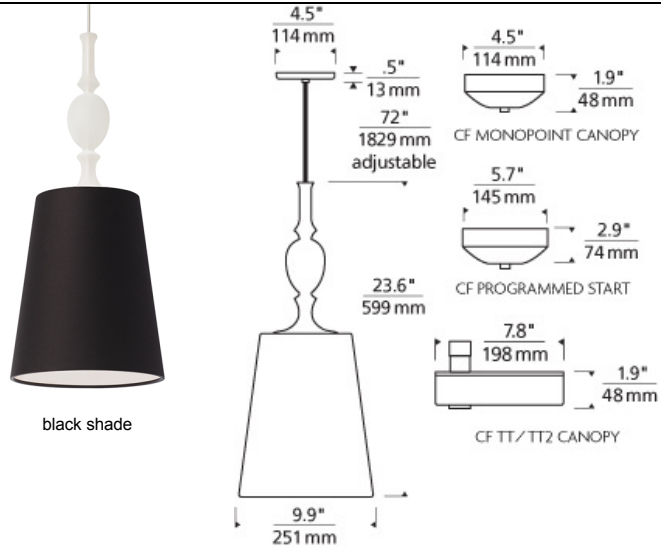

LINE-VOLTAGE PENDANTS/SUSPENSION

Kiev Large Pendant

DESCRIPTION

Antique meets modern with a turned ornate glass fount and simple tapered fabric shade with rolled edges. Black, satin nickel, and white finish options highlighted with a satin nickel detail and clear cable; antique bronze finish includes antique bronze detail and brown cable. Includes 120 volt, 75 watt or equivalent A19 medium base lamp or GX24Q-3 base 32 watt triple tube compact fluorescent lamp (electronic ballast included). Fixture provided with six feet of field-cutable cable. Incandescent version dimmable with standard incandescent dimmer.

INSTALLATION

This product can mount to either a 4" square electrical box with round plaster ring or an octagon electrical box.

OTHER

TD includes 4.5" Round Canopy.
Antique Bronze and Black Finish Only Available on TD.
CF277 Lamp Only Available on TD.

WEIGHT

1.44lb / 0.65kg ±

black shade

black shade

white shade

ORDERING INFORMATION

700 SYSTEM	KIELP	COLOR	FINISH	LAMP	
TD	LINE-VOLTAGE PENDANTS/SUSPENSION	B BLACK SHADE	C CLEAR FOUNT	Z ANTIQUE BRONZE	INCANDESCENT 120V
TT	SINGLE-CIRCUIT T-TRAK	W WHITE SHADE	F FROST FOUNT	B BLACK	-CF COMPACT FLUORESCENT 120V
TT2	TWO-CIRCUIT T-TRAK		K SMOKE FOUNT	S SATIN NICKEL	-CF277 COMPACT FLUORESCENT 277V
				W WHITE	- COMPACT FLUORESCENT PROGRAMMED START 120V-PSUNV277V