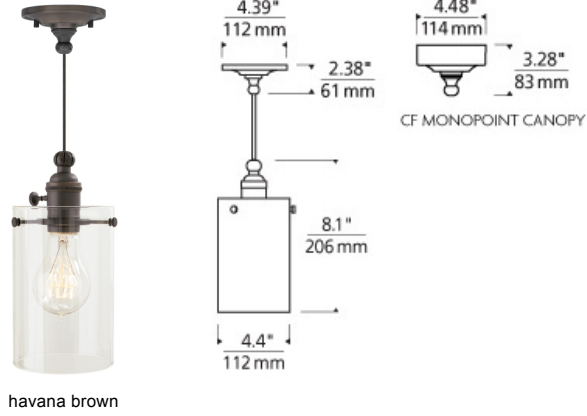

LINE - VOLTAGE PENDANTS / SUSPENSION

Clark Pendant

DESCRIPTION

Inspired by a vintage lamp socket with a classic cylinder in clear, havana brown, or white glass. Includes 120 volt 40 watt or equivalent medium base, Classic Edison Style lamp, integral on/off switch, and six feet of field-cuttable cable. Dimmable with standard incandescent dimmer. Suitable for damp locations.

INSTALLATION

This product can mount to either a 4" square electrical box with round plaster ring or an octagonal electrical box (not included).

havana brown

clear

havana brown

white

ORDERING INFORMATION

600CLKP COLOR

- C CLEAR
- B HAVANA BROWN
- W WHITE

FINISH

- Z ANTIQUE BRONZE
- N POLISHED NICKEL
- S SATIN NICKEL

600CLKP _____

FIXTURE TYPE: _____

JOB NAME: _____

NOTES: _____

©2015 Tech Lighting, L.L.C. All Rights Reserved. The "Tech Lighting" graphic is a registered trademark of Tech Lighting, L.L.C. Tech Lighting reserves the right to change specifications for product improvements without notification.