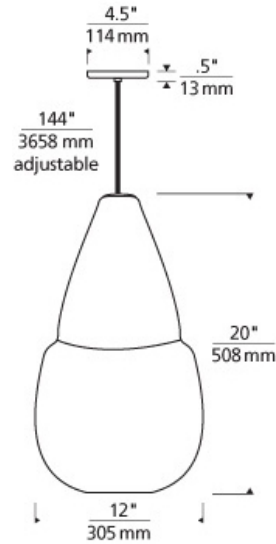

LINE-VOLTAGE PENDANTS/SUSPENSION

Capsian Grande Pendant

DESCRIPTION

This elegant, large scale glass pendant is masterfully hand-blown to feature a beautiful clear draw at the crown of the ample, flowing teardrop silhouette. Incandescent version includes 120 volt, 60 watt or equivalent medium base A19 Classic Edison lamp. Fluorescent version includes 11 watt medium base self-ballasted compact fluorescent Plumen lamp. LED version includes 6.5 watt, 650 delivered lumen, 2300K LED lamp. Fixture is provided with twelve feet of field-cutable cable. Incandescent version dimmable with standard incandescent dimmer. LED version dimmable with an LED compatible dimmer. Consult lamp manufacturer for more information.

INSTALLATION

This product can mount to either a 4" square electrical box with round plaster ring or an octagon electrical box.

WEIGHT

8lb / 3.63kg ±

smoke

smoke

steel blue

ORDERING INFORMATION