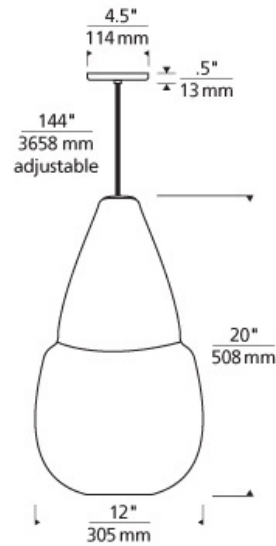

LINE-VOLTAGE PENDANTS/SUSPENSION

Capsian Grande Pendant

DESCRIPTION

This elegant, large scale glass pendant is masterfully hand-blown to feature a beautiful clear draw at the crown of the ample, flowing teardrop silhouette. Incandescent version includes 120 volt, 60 watt medium base S21 Squirrel Cage lamp. LED version includes 3.5 watt, 250 delivered lumen, 2200K or 2700K medium base LED vintage Squirrel Cage lamp. Fixture is provided with twelve feet of field-cutable cable. Incandescent version dimmable with standard incandescent dimmer. LED version dimmable with an LED compatible dimmer or triac. Consult lamp manufacturer for more information.

INSTALLATION

This product can mount to either a 4" square electrical box with round plaster ring or an octagon electrical box.

smoke

smoke

steel blue

ORDERING INFORMATION

700 SYSTEM CPSGP

TD	LINE-VOLTAGE PENDANTS/SUSPENSION	COLOR	FINISH	LAMP
K	SMOKE	Z	ANTIQUE BRONZE	INCANDESCENT 120V
U	STEEL BLUE	B	BLACK	-LED922 LED 90 CRI 2200K 120V
		S	SATIN NICKEL	-LED927 LED 90 CRI 2700K 120V
		W	WHITE	