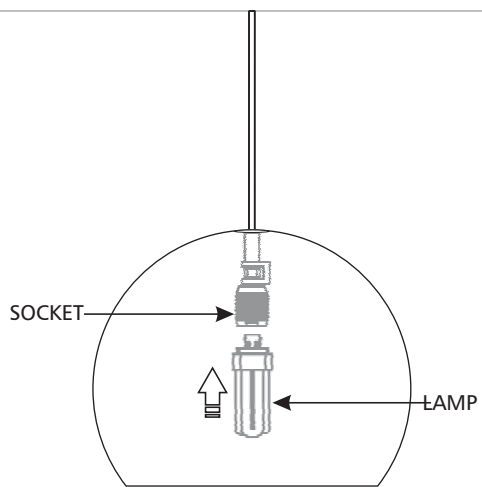

Cleo Pendant

700TDCLOP_-CF_ 1.0

PENDANTS

GENERAL PRODUCT INFORMATION:

This product is suitable for dry locations only.

Install the Lamp

1A

CAUTION: To reduce the risk of a burn or electric shock during relamping, disconnect the power to the fixture.

Use **MAX 32 Watt** GX24Q-3 Base Triple Tube Compact Fluorescent Lamp.

- 1 While holding the fixture, push the lamp base completely into the socket.

SAVE THESE INSTRUCTIONS!

7400 Linder Ave, Skokie, IL 60077
847.410.4400