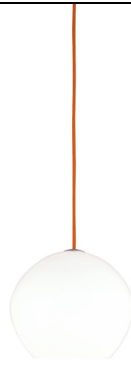

### DESCRIPTION

Modern simplicity. A large white orb of hand-blown glass is suspended from colorful cloth cord for a dramatic statement. Black, satin nickel, and white finish canopy options include clear cable; antique bronze canopy option includes brown cable. The Grande includes a 120 volt, 150 watt or equivalent medium base G40 lamp or 32 watt GX24Q-3 base triple tube compact fluorescent lamp (electronic ballast included) and is provided with cloth cord and twelve feet of aircraft cable. The Medium includes a 120 volt, 75 watt or equivalent medium base A19 lamp or 32 watt GX24Q-3 base triple tube compact fluorescent lamp (electronic ballast included) and is provided with six feet of field-cutttable cable. Incandescent versions are dimmable with standard incandescent dimmer.

### WEIGHT

3.2-15.25lb / 1.45-6.92kg ±

white

white