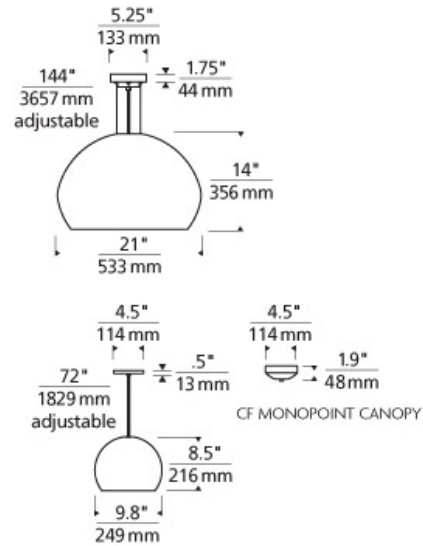

### DESCRIPTION

Modern simplicity. A large white orb of hand-blown glass is suspended from colorful cloth cord for a dramatic statement. Black, satin nickel, and white finish canopy options include clear cable; antique bronze canopy option includes brown cable. The Grande includes a 120 volt, 150 watt or equivalent medium base G40 lamp or 32 watt GX24Q-3 base triple tube compact fluorescent lamp (electronic ballast included) and is provided with cloth cord and twelve feet of aircraft cable. The Medium includes a 120 volt, 75 watt or equivalent medium base A19 lamp or 32 watt GX24Q-3 base triple tube compact fluorescent lamp (electronic ballast included) and is provided with six feet of field-cutttable cable. Incandescent versions are dimmable with standard incandescent dimmer.

### INSTALLATION

This product can mount to either a 4" square electrical box with round plaster ring or an octagon electrical box.

### WEIGHT

3.2-15.25lb / 1.45-6.92kg ±

white

white

### ORDERING INFORMATION

700	SYSTEM	CLOP	SHAPE OR SIZE	COLOR	Cord Color	FINISH	LAMP
TD	LINE-VOLTAGE PENDANTS/SUSPENSION		<b>G</b> GRANDE <b>M</b> MEDIUM	<b>W</b> WHITE	<b>Y</b> GRAY <b>O</b> ORANGE <b>R</b> RED	<b>Z</b> ANTIQUE BRONZE <b>B</b> BLACK <b>S</b> SATIN NICKEL <b>W</b> WHITE	INCANDESCENT 120V <b>-CF</b> COMPACT FLUORESCENT 120V <b>-CF277</b> COMPACT FLUORESCENT 277V