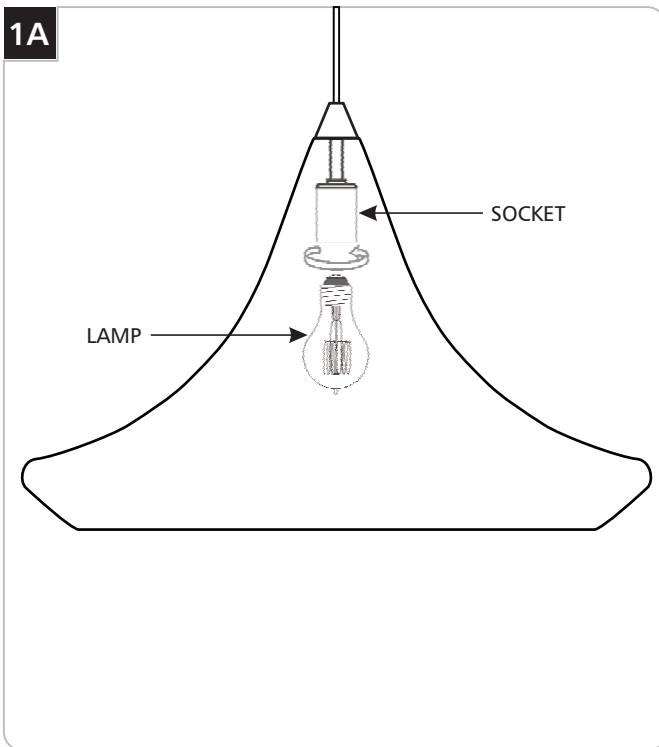

Mali Pendant

700TDMALP_ 1.0

PENDANTS

GENERAL PRODUCT INFORMATION:

This product is suitable for damp locations.

This product can be dimmed with a standard incandescent dimmer.

Installing the Lamp

CAUTION: To reduce the risk of a burn or electric shock during relamping, disconnect the power to the fixture.

Use **MAX** 120 volt, **75 Watt** Type A19 Medium Base Lamp.

- 1 Screw the lamp into the socket.

SAVE THESE INSTRUCTIONS!

7400 Linder Ave, Skokie, IL 60077
847.410.4400

www.techlighting.com

© 2012 Tech Lighting, L.L.C. All rights reserved. The "Tech Lighting" graphic is a registered trademark of Tech Lighting, L.L.C. Tech Lighting reserves the right to change specifications for product improvements without notification.
A Generation Brands Company